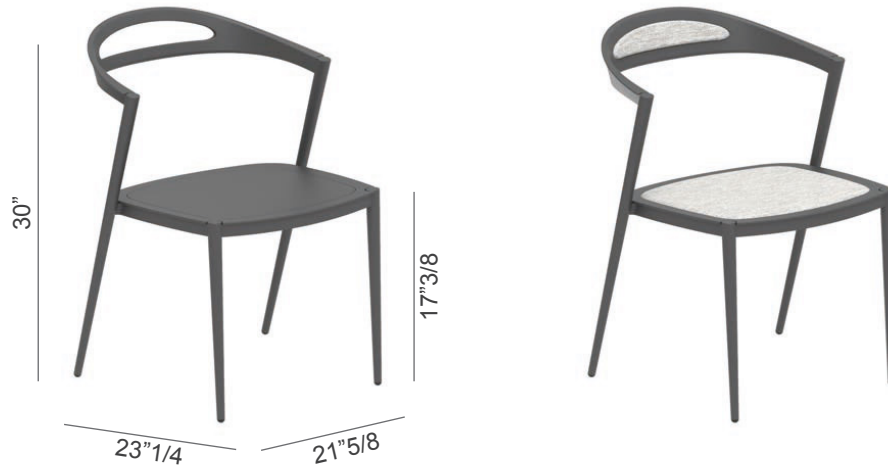

### *Description*

Stackable dining chair of ergonomic curves, with coated aluminum structure. Styiletto offers two chairs in one: simply lift out the centre plate of the seat and fill the space with a comfortable, colorful, quick-drying seat cushion. Now fill the 'window' in the backrest with soft padding and your Styiletto doesn't just become even more comfortable, but also gains in looks and style. Optional seat cushion available on demand.

### *Finishes & Materials*

**Structure:** Coated aluminum in White, Pebble, Sand, Bronze or Anthracite color.

**Covers:** Fabric cat. A, B, C.

\* For more specifications, please refer to the "Finishes & Materials" PDF

## Styretto

---

### *Dimensions*

21"5/8W x 23"1/4D x 30"H

Seat height: 17"3/8

\* For more specifications, please refer to the "Finishes & Materials" PDF