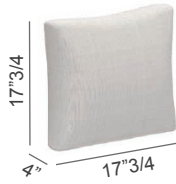

Finishes & Materials

Base: Coated aluminum .

Cover: Fabric cat. A, B, C.

* For more specifications, please refer to the "Finishes & Materials" PDF

Styiletto Lounge

Dimensions

A: 56"5/8W x 28"3/8D x 33"1/2H

B: 85"W x 28"3/8D x 33"1/2H

Seat height: 15"3/4

A

B

Decorative cushions:

* For more specifications, please refer to the "Finishes & Materials" PDF