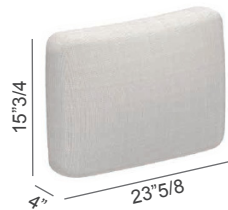

Finishes & Materials

Base: Coated aluminum .

Cover: Fabric cat. A, B, C.

* For more specifications, please refer to the "Finishes & Materials" PDF

Styiletto Lounge

Dimensions

A: 56"5/8W x 28"3/8D x 33"1/2H

B: 85"W x 28"3/8D x 33"1/2H

Seat height: 15"3/4

A

B

Decorative cushions:

* For more specifications, please refer to the "Finishes & Materials" PDF