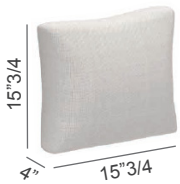

Finishes & Materials

Base: Coated aluminum .

Cover: Fabric cat. A, B, C.

* For more specifications, please refer to the "Finishes & Materials" PDF

Styiletto Lounge

Dimensions

A: 56"5/8W x 28"3/8D x 33"1/2H

B: 85"W x 28"3/8D x 33"1/2H

Seat height: 15"3/4

A

B

Decorative cushions:

* For more specifications, please refer to the "Finishes & Materials" PDF