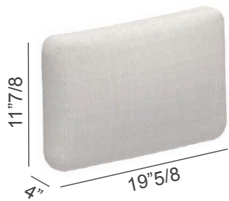

Styiletto Lounge

Design: Kris Van Puyvelde

Description

Two or three-seater sofa with base and four tapered legs in coated aluminum. The backrest and armrests are padded and can be upholstered with the same or different fabrics as the seat and backrest cushions. Covers in fabrics as per collection. Decorative cushions available on demand.

Finishes & Materials

Base: Coated aluminum .

Cover: Fabric cat. A, B, C.

* For more specifications, please refer to the "Finishes & Materials" PDF

Styiletto Lounge

Dimensions

A: 56"5/8W x 28"3/8D x 33"1/2H

B: 85"W x 28"3/8D x 33"1/2H

Seat height: 15"3/4

A

B

Decorative cushions:

* For more specifications, please refer to the "Finishes & Materials" PDF