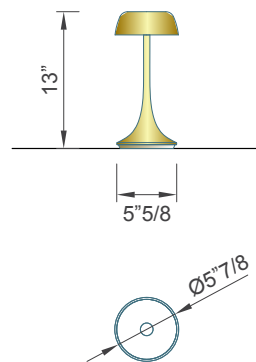

Wanda

Description

Table lamp with brushed brass or black chrome structure, available in three versions: a small rechargeable and portable LED lamp, with switch on and dimmer adjustable by touch, a small table lamp and a table lamp. Made in Italy.

Finishes & Materials

Structure: Brushed brass or black chrome metal.

Dimensions

Size: Ø5"7/8 x 13"H

Rechargeable lamp

2W - 10V
LUMEN 280 -
K LED 3000
Duration 9h