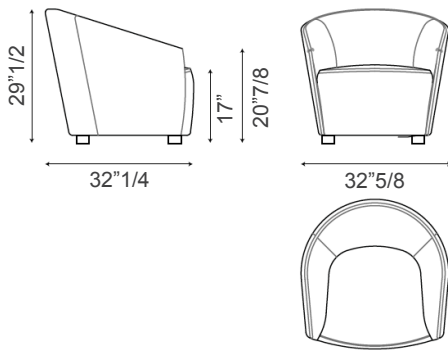

### Dimensions

#### Bodo

32"5/8W x 32"1/4D x 29"1/2H

Seat height: 16"1/2

Armrest height: 20"7/8

Bodo lounge chair with feet

Bodo lounge chair with swivel base