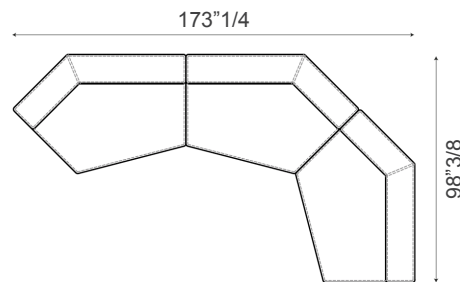

Penaut B. / Peanut B.X

Compositions - Peanut B.X

Composition A

1 x F171 Semi-corner sx
1 x FP5S Penisola with backrest sx

153"1/2W x 55"1/2D x 26"3/4H

Composition B

1 x BPB3 Large armrest
1 x F173 Semi-corner sx
1 x F176 Trapezium dx
1 x OPNB Penisola
1 x OPNA Penisola

143"1/4W x 104"3/8D x 26"3/4H

Composition C

1 x BPB1 Low armrest
1 x F173 Semi-corner sx
1 x F176 Trapezium dx
1 x OPNB Penisola
1 x OPNA Penisola
1 x BPB3 Large armrest

156"1/4W x 97"5/8D x 26"3/4H

Composition D

1 x F171 Semi-corner sx
1 x F172 Semi-corner dx

169"1/4W x 55"1/2D x 26"3/4H

Composition E

2 x F173 Semi-corner sx
1 x F172 Semi-corner dx

173"1/4W x 98"3/8D x 26"3/4H

Composition F

1 x F172 Semi-corner dx
1 x FP5D Penisola with backrest dx

133"7/8W x 55"1/2D x 26"3/4H