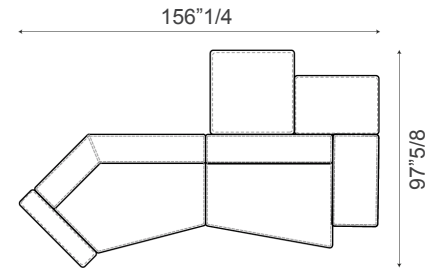

Penaut B. / Peanut B.X

Compositions - Peanut B.X

Composition A

1 x F171 Semi-corner sx
1 x FP5S Penisola with backrest sx

153"1/2W x 55"1/2D x 26"3/4H

Composition B

1 x BPB3 Large armrest
1 x F173 Semi-corner sx
1 x F176 Trapezium dx
1 x OPNB Penisola
1 x OPNA Penisola

143"1/4W x 104"3/8D x 26"3/4H

Composition C

1 x BPB1 Low armrest
1 x F173 Semi-corner sx
1 x F176 Trapezium dx
1 x OPNB Penisola
1 x OPNA Penisola
1 x BPB3 Large armrest

156"1/4W x 97"5/8D x 26"3/4H

Composition D

1 x F171 Semi-corner sx
1 x F172 Semi-corner dx

169"1/4W x 55"1/2D x 26"3/4H

Composition E

2 x F173 Semi-corner sx
1 x F172 Semi-corner dx

173"1/4W x 98"3/8D x 26"3/4H

Composition F

1 x F172 Semi-corner dx
1 x FP5D Penisola with backrest dx

133"7/8W x 55"1/2D x 26"3/4H