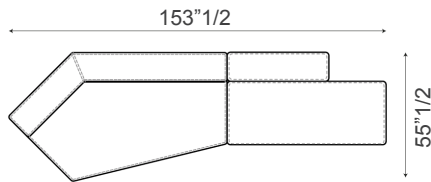

ARMRESTS AND BACKRESTS:

- . **Down variant:** On the front, layer in mixed down (60% white down, 40% virgin latex chips) in 100% cotton featherproof fabric, on the rest, lining in bonded cotton fabric - polyester fiber.
- . **Air soft variant:** Layer in shaped polyurethane foam, air soft on the front and lining in bonded velveteen - polyester fibre. Made in Italy.

Penaut B. / Peanut B.X

Compositions - Peanut B.X

Composition A

1 x F171 Semi-corner sx
1 x FP5S Penisola with backrest sx

153"1/2W x 55"1/2D x 26"3/4H

Composition B

1 x BPB3 Large armrest
1 x F173 Semi-corner sx
1 x F176 Trapezium dx
1 x OPNB Penisola
1 x OPNA Penisola

143"1/4W x 104"3/8D x 26"3/4H

Composition C

1 x BPB1 Low armrest
1 x F173 Semi-corner sx
1 x F176 Trapezium dx
1 x OPNB Penisola
1 x OPNA Penisola
1 x BPB3 Large armrest

156"1/4W x 97"5/8D x 26"3/4H

Composition D

133"7/8W x 55"1/2D x 26"3/4H