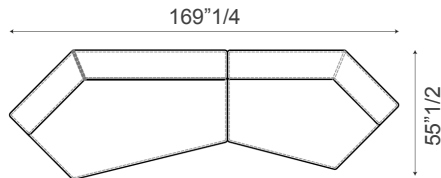

Penaut B. / Peanut B.X

Compositions - Peanut B.X

Composition A

1 x F171 Semi-corner sx
1 x FP5S Penisola with backrest sx

153"1/2W x 55"1/2D x 26"3/4H

Composition B

1 x BPB3 Large armrest
1 x F173 Semi-corner sx
1 x F176 Trapezium dx
1 x OPNB Penisola
1 x OPNA Penisola

143"1/4W x 104"3/8D x 26"3/4H

Composition C

1 x BPB1 Low armrest
1 x F173 Semi-corner sx
1 x F176 Trapezium dx
1 x OPNB Penisola
1 x OPNA Penisola
1 x BPB3 Large armrest

156"1/4W x 97"5/8D x 26"3/4H

Composition D

1 x F171 Semi-corner sx
1 x F172 Semi-corner dx

169"1/4W x 55"1/2D x 26"3/4H

Composition E

2 x F173 Semi-corner sx
1 x F172 Semi-corner dx

173"1/4W x 98"3/8D x 26"3/4H

Composition F

1 x F172 Semi-corner dx
1 x FP5D Penisola with backrest dx

133"7/8W x 55"1/2D x 26"3/4H