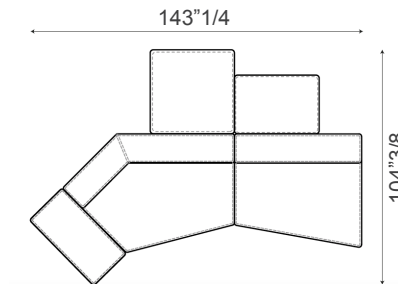

Penaut B. / Peanut B.X

Compositions - Peanut B.X

Composition A

1 x F171 Semi-corner sx
1 x FP5S Penisola with backrest sx

153"1/2W x 55"1/2D x 26"3/4H

Composition B

1 x BPB3 Large armrest
1 x F173 Semi-corner sx
1 x F176 Trapezium dx
1 x OPNB Penisola
1 x OPNA Penisola

143"1/4W x 104"3/8D x 26"3/4H

Composition C

1 x BPB1 Low armrest
1 x F173 Semi-corner sx
1 x F176 Trapezium dx
1 x OPNB Penisola
1 x OPNA Penisola
1 x BPB3 Large armrest

156"1/4W x 97"5/8D x 26"3/4H

Composition D

1 x F171 Semi-corner sx
1 x F172 Semi-corner dx

169"1/4W x 55"1/2D x 26"3/4H

Composition E

2 x F173 Semi-corner sx
1 x F172 Semi-corner dx

173"1/4W x 98"3/8D x 26"3/4H

Composition F

1 x F172 Semi-corner dx
1 x FP5D Penisola with backrest dx

133"7/8W x 55"1/2D x 26"3/4H