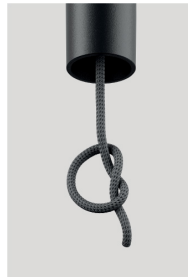

Cima

Design: Marco Dessí

Change the angle of the lamp body

Adjust the height of the joint

Set the rope at the desired length

Switch button on the power cord

Description

Lamp characterized by a ceiling-to-floor rope, a sleek and highly functional design element.

A joint that holds the lamp body slides vertically along the rope, while the counterweight allows to manage any excess rope. The simple cylindrical shapes and the black color of the metal structure, highlight the three brilliant finishes of the rope. Made in Italy.

Dimensions

Ø2"3/8 x 169"1/4H Max.

Light Source:

GU10 Par 16 LED • 1 x 10 W • W/L max 3"1/2 • IP20 • Energy saving. Adjustable light. Bulb not included.

With 1 diffuser

Finishes & Materials

Rope: Silver / Gold / Yellow.

Structure: Matt black metal.