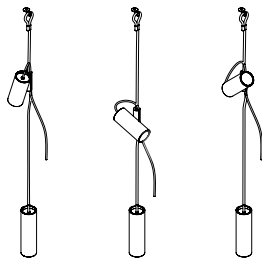

Cima

Design: Marco Dessí

Change the angle of the lamp body

Adjust the height of the joint

Set the rope at the desired length

Switch button on the power cord

Description

Lamp characterized by a ceiling-to-floor rope, a sleek and highly functional design element.

A joint that holds the lamp body slides vertically along the rope, while the counterweight allows to manage any excess rope. The simple cylindrical shapes and the black color of the metal structure, highlight the three brilliant finishes of the rope. Made in Italy.

Dimensions

Ø2"3/8 x 169"1/4H Max.

Light Source:

GU10 Par 16 LED • 1 x 10 W • W/L max 3"1/2 • IP20 • Energy saving. Adjustable light. Bulb not included.

With 1 diffuser

Finishes & Materials

Rope: Silver / Gold / Yellow.

Structure: Matt black metal.