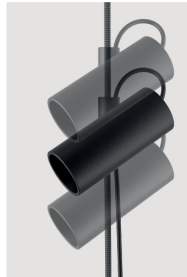

Cima

Design: Marco Dessí

Change the angle of the lamp body

Adjust the height of the joint

Set the rope at the desired length

Switch button on the power cord

Description

Lamp characterized by a ceiling-to-floor rope, a sleek and highly functional design element.

A joint that holds the lamp body slides vertically along the rope, while the counterweight allows to manage any excess rope. The simple cylindrical shapes and the black color of the metal structure, highlight the three brilliant finishes of the rope. Made in Italy.

Dimensions

Ø2"3/8 x 169"1/4H Max.

Light Source:

GU10 Par 16 LED • 1 x 10 W • W/L max 3"1/2 • IP20 • Energy saving. Adjustable light. Bulb not included.

With 1 diffuser

Finishes & Materials

Rope: Silver / Gold / Yellow.

Structure: Matt black metal.