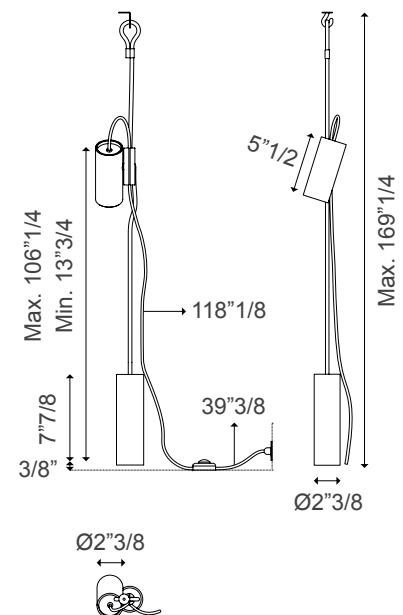

Cima

Design: Marco Dessí

Change the angle of the lamp body

Adjust the height of the joint

Set the rope at the desired length

Switch button on the power cord

Description

Lamp characterized by a ceiling-to-floor rope, a sleek and highly functional design element.

A joint that holds the lamp body slides vertically along the rope, while the counterweight allows to manage any excess rope. The simple cylindrical shapes and the black color of the metal structure, highlight the three brilliant finishes of the rope. Made in Italy.

Dimensions

Ø2"3/8 x 169"1/4H Max.

Light Source:

GU10 Par 16 LED • 1 x 10 W • W/L max 3"1/2 • IP20 • Energy saving. Adjustable light. Bulb not included.

With 1 diffuser

Finishes & Materials

Rope: Silver / Gold / Yellow.

Structure: Matt black metal.