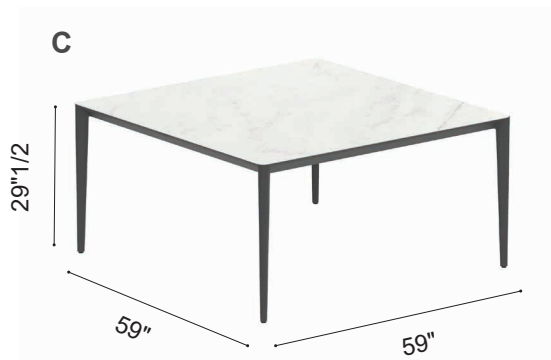

### *Description*

Fixed table with teak base and square or rectangular top.  
Various sizes available.

### Dimensions

- A: 29"1/2W x 29"1/2D x 29"1/2H
- B: 39"3/8W x 35"3/8D x 29"1/2H
- C: 59"W x 59"D x 29"1/2H
- D: 59"W x 39"3/8D x 29"1/2H
- E: 86"5/8W x 39"3/8D x 29"1/2H
- F: 118"1/8W x 39"3/8D x 29"1/2H

### *Dimensions*

- A: 29"1/2W x 29"1/2D x 29"1/2H
- B: 39"3/8W x 35"3/8D x 29"1/2H
- C: 59"W x 59"D x 29"1/2H
- D: 59"W x 39"3/8D x 29"1/2H
- E: 86"5/8W x 39"3/8D x 29"1/2H
- F: 118"1/8W x 39"3/8D x 29"1/2H