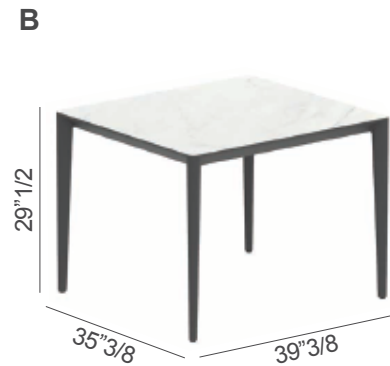

### *Description*

Fixed table with teak base and square or rectangular top.  
Various sizes available.

### Dimensions

- A: 29"1/2W x 29"1/2D x 29"1/2H
- B: 39"3/8W x 35"3/8D x 29"1/2H
- C: 59"W x 59"D x 29"1/2H
- D: 59"W x 39"3/8D x 29"1/2H
- E: 86"5/8W x 39"3/8D x 29"1/2H
- F: 118"1/8W x 39"3/8D x 29"1/2H

### *Dimensions*

- A: 29"1/2W x 29"1/2D x 29"1/2H
- B: 39"3/8W x 35"3/8D x 29"1/2H
- C: 59"W x 59"D x 29"1/2H
- D: 59"W x 39"3/8D x 29"1/2H
- E: 86"5/8W x 39"3/8D x 29"1/2H
- F: 118"1/8W x 39"3/8D x 29"1/2H