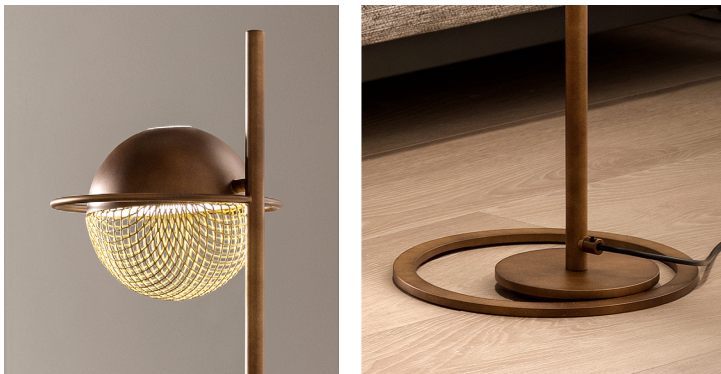

Iglù

Design: Oriano Favaretto

Description

Floor lamp with metal structure painted with brushed patina and a metal mesh diffuser in matt gold. The Iglù collection is born from observing the perfection of the sphere, transformed into a perfect, recognizable and unique shape by mesh that, rather than obstruct the light, instead creates a pattern of light and shadow, transforming the metal into a luminous jewel. Made in Italy.

Light source:

Up LED x 3,7W • CRI>90 • 3000k • 462lm.

Down LED x 11,4W • CRI>90 • 3000k • 1450lm.

Dimmable own button.

Dimensions

9"3/8W x 11"D x 63"3/4H

Finishes & Materials

Structure: Painted metal.

Diffuser: Metal mesh (Painted matt gold).

* For more specifications, please refer to the "Finishes & Materials" PDF