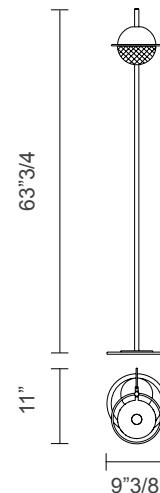

Iglù

Design: Oriano Favaretto

Description

Floor lamp with metal structure painted with brushed patina and a metal mesh diffuser in matt gold. The Iglù collection is born from observing the perfection of the sphere, transformed into a perfect, recognizable and unique shape by mesh that, rather than obstruct the light, instead creates a pattern of light and shadow, transforming the metal into a luminous jewel. Made in Italy.

Light source:

Up LED x 3,7W • CRI>90 • 3000k • 462lm.

Down LED x 11,4W • CRI>90 • 3000k • 1450lm.

Dimmable own button.

Dimensions

9"3/8W x 11"D x 63"3/4H

Finishes & Materials

Structure: Painted metal.

Diffuser: Metal mesh (Painted matt gold).

* For more specifications, please refer to the "Finishes & Materials" PDF