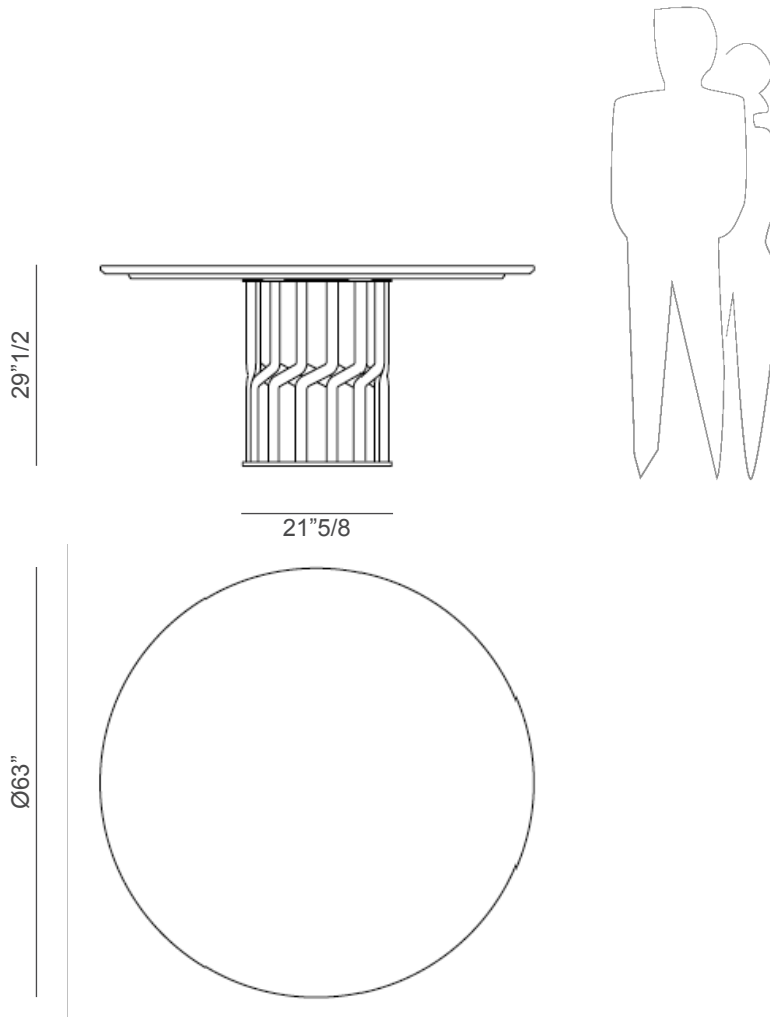

Intreccio

Design: Nava + Arosio

Description

The table is composed of a central base made of 14 shaped solid ash wood elements that seem to touch each other. On them rests a circular top, available in the fixed marble version, in the finishes as per collection.

Discover the extendable version in ash wood. . Matching Lazy Susan swivel plate available on demand. Made in Italy.

Finishes & Materials

Base: Wood

Base plate: Bronzed brass.

Top: Marble

Intreccio

Dimensions

Ø63" x 29"1/2H

Lazy Susan swivel plate