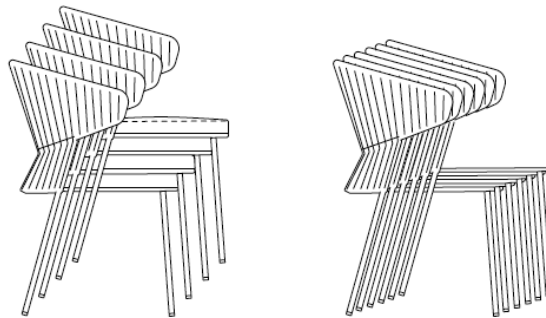

## *Description*

Stackable armchair with powder coated metal structure and enveloping backrest, hand-woven in “Fly” ribbon. Removable and detachable seat cushion, padded with fire retardant foam and polyester and lined with a waterproof fabric with sealed seams. Outdoor covers as per collection or customer’s own material, with breathable mesh bottom. Made in Italy.

## *Finishes & Materials*

**Structure:** Metal.

**Weaving:** Fly ribbon.

**Covers:** Fabric

### *Dimensions*

23"5/8W x 22"D x 32"5/8H

**Seat height:** 18"1/8

**Armrest height:** 29"1/8

**STACKABILITY**  
with cushion ×4  
without cushion ×6