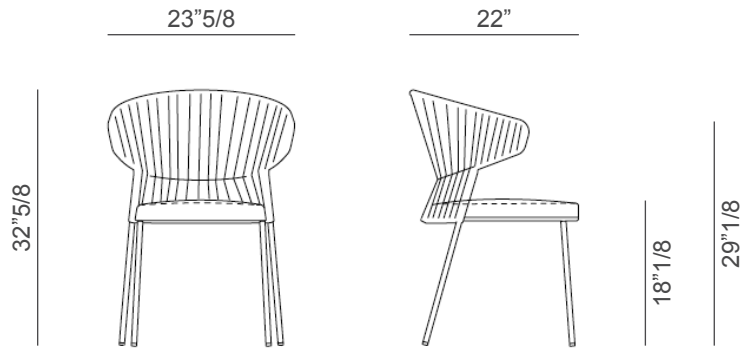

### *Dimensions*

23"5/8W x 22"D x 32"5/8H

**Seat height:** 18"1/8

**Armrest height:** 29"1/8

**STACKABILITY**  
with cushion ×4  
without cushion ×6