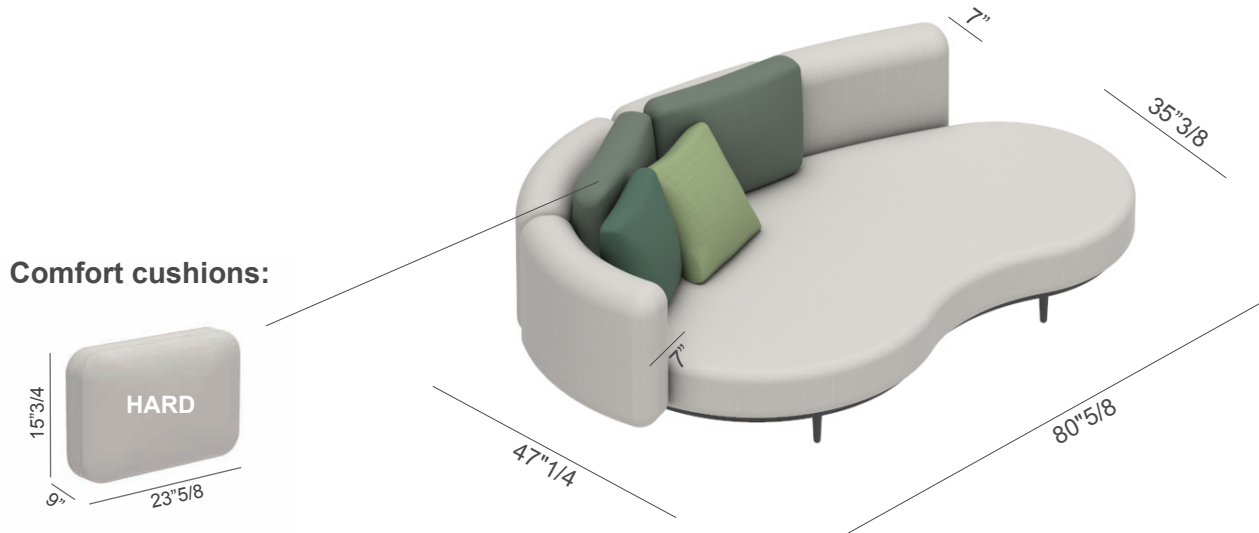

Organix Lounge

Design: Kris Van Puyvelde

Description

Sofa with coated aluminum frame. Backrest cushions come in three different curves to match the kidney-shaped seat, and can easily be fixed to the base as desired. Covers in fabrics as per collection. Two or three comfort cushions are suggested, decorative cushions are also available on demand. Also suggested are matching side and coffee tables, with base in coated aluminum and shaped tops in ceramic.

Finishes & Materials

Base: Coated aluminum.

Covers: Fabric Cat. A, B, C.

Organix Lounge

Dimensions

Size A: 80"5/8W x 47"1/4D x 30"H

Organix Lounge

Dimensions

Size B: 98"3/8W x 47"1/4D x 30"H

Decorative cushions: