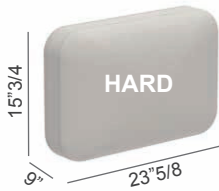

Finishes & Materials

Base: Coated aluminum.

Covers: Fabric cat. A, B, C.

* For more specifications, please refer to the "Finishes & Materials" PDF

Organix Lounge

Dimensions

74"3/4W x 35"3/8D x 30"H

Comfort cushions: