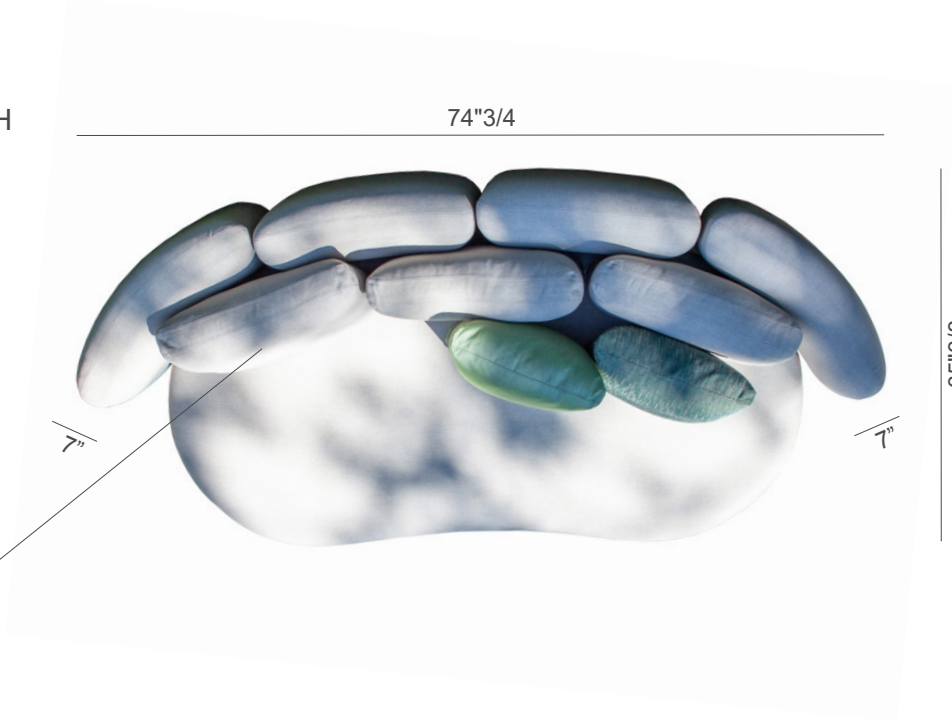

Organix Lounge

Design: Kris Van Puyvelde

Description

Sofa with coated aluminum base. Backrest cushions come in three different curves to match the kidney-shaped seat, and can easily be fixed to the base as desired. Three comfort cushions are suggested, decorative cushions are also available on demand. Covers in fabrics as per collection.

Finishes & Materials

Base: Coated aluminum.

Covers: Fabric cat. A, B, C.

* For more specifications, please refer to the "Finishes & Materials" PDF

Organix Lounge

Dimensions

74"3/4W x 35"3/8D x 30"H

Comfort cushions: