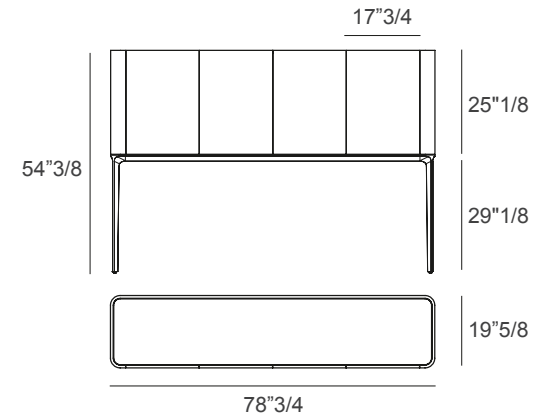

Top: Net glass or Ceramic.

Structure: Wood.

Internal shelf: Smoked glass.

Base & Legs: Lacquered aluminum.

Madia Slim

Dimensions

A) 2 doors: 43"1/4W x 19"5/8D x 54"3/8H - Cod. P6783

B) 3 doors: 61"W x 19"5/8D x 54"3/8H - Cod. P6797

C) 4 doors: 78"3/4W x 19"5/8D x 54"3/8H - Cod. P6787

Base height: 29"1/8

2 doors

3 doors

4 doors

Inside structure