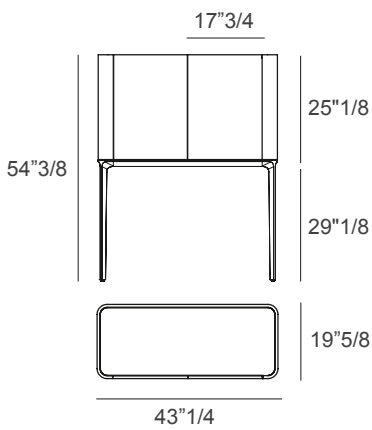

Madia Slim

Design: Matthias Demacker

Description

Cupboard with 2, 3 or 4 doors, with aluminum base and legs, various finishes. Height-adjustable smoked glass internal shelf. Made in Italy.

Finishes & Materials

Top: Net glass or Ceramic.

Structure: Wood.

Internal shelf: Smoked glass.

Base & Legs: Lacquered aluminum.

Madia Slim

Dimensions

A) 2 doors: 43"1/4W x 19"5/8D x 54"3/8H - Cod. P6783

B) 3 doors: 61"W x 19"5/8D x 54"3/8H - Cod. P6797

C) 4 doors: 78"3/4W x 19"5/8D x 54"3/8H - Cod. P6787

Base height: 29"1/8

2 doors

3 doors

4 doors

Inside structure