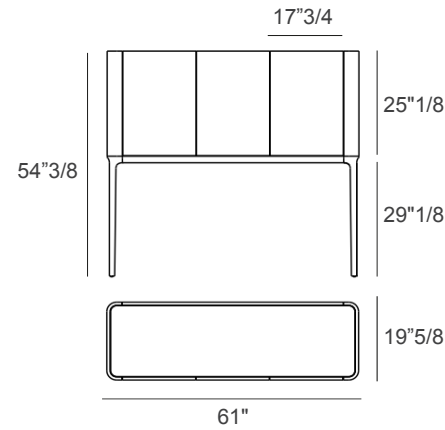

Madia Slim

Design: Matthias Demacker

Description

Cupboard with 2, 3 or 4 doors, with aluminum base and legs, various finishes. Height-adjustable smoked glass internal shelf. Made in Italy.

Finishes & Materials

Top: Net glass or Ceramic.

Structure: Wood.

Internal shelf: Smoked glass.

Base & Legs: Lacquered aluminum.

Madia Slim

Dimensions

A) 2 doors: 43"1/4W x 19"5/8D x 54"3/8H - Cod. P6783

B) 3 doors: 61"W x 19"5/8D x 54"3/8H - Cod. P6797

C) 4 doors: 78"3/4W x 19"5/8D x 54"3/8H - Cod. P6787

Base height: 29"1/8

2 doors

3 doors

4 doors

Inside structure