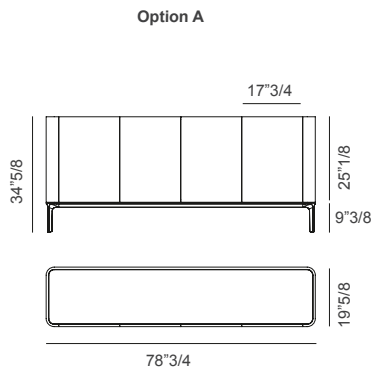

Slim

Design: Matthias Demacker

Description

Sideboard with 4 doors with aluminum base and legs, various finishes.
Height-adjustable smoked glass internal shelf. Made in Italy.

Finishes & Materials

Top: Net glass or Ceramic.
Structure: Wood.
Internal shelf: Smoked glass.
Base & Legs: Lacquered aluminum.

Madia Slim

Dimensions

2 Doors

- A) 43"1/4W x 19"5/8D x 34"5/8H / **Base height: 9"3/8**
- B) 43"1/4W x 19"5/8D x 39"3/4H / **Base height: 14"5/8**
- C) 43"1/4W x 19"5/8D x 43"1/4H / **Base height: 18"1/8**

4 Doors

- A) 78"3/4W x 19"5/8D x 34"5/8H / **Base height: 9"3/8**
- B) 78"3/4W x 19"5/8D x 39"3/4H / **Base height: 14"5/8**
- C) 78"3/4W x 19"5/8D x 43"1/4H / **Base height: 18"1/8**

Element measures