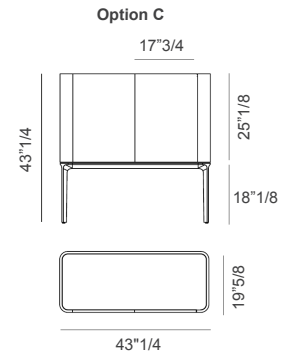

Slim

Design: Matthias Demacker

Description

Sideboard with 4 doors with aluminum base and legs, various finishes.
Height-adjustable smoked glass internal shelf. Made in Italy.

Finishes & Materials

Top: Net glass or Ceramic.
Structure: Wood.
Internal shelf: Smoked glass.
Base & Legs: Lacquered aluminum.

Madia Slim

Dimensions

2 Doors

- A) 43"1/4W x 19"5/8D x 34"5/8H / **Base height: 9"3/8**
- B) 43"1/4W x 19"5/8D x 39"3/4H / **Base height: 14"5/8**
- C) 43"1/4W x 19"5/8D x 43"1/4H / **Base height: 18"1/8**

4 Doors

- A) 78"3/4W x 19"5/8D x 34"5/8H / **Base height: 9"3/8**
- B) 78"3/4W x 19"5/8D x 39"3/4H / **Base height: 14"5/8**
- C) 78"3/4W x 19"5/8D x 43"1/4H / **Base height: 18"1/8**

Element measures