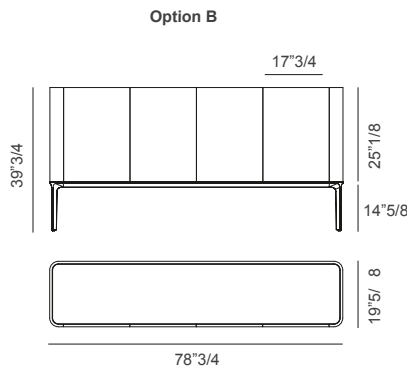

Slim

Design: Matthias Demacker

Description

Sideboard with 4 doors with aluminum base and legs, various finishes.
Height-adjustable smoked glass internal shelf. Made in Italy.

Finishes & Materials

Top: Net glass or Ceramic.
Structure: Wood.
Internal shelf: Smoked glass.
Base & Legs: Lacquered aluminum.

Madia Slim

Dimensions

2 Doors

- A) 43"1/4W x 19"5/8D x 34"5/8H / **Base height: 9"3/8**
- B) 43"1/4W x 19"5/8D x 39"3/4H / **Base height: 14"5/8**
- C) 43"1/4W x 19"5/8D x 43"1/4H / **Base height: 18"1/8**

4 Doors

- A) 78"3/4W x 19"5/8D x 34"5/8H / **Base height: 9"3/8**
- B) 78"3/4W x 19"5/8D x 39"3/4H / **Base height: 14"5/8**
- C) 78"3/4W x 19"5/8D x 43"1/4H / **Base height: 18"1/8**

Element measures