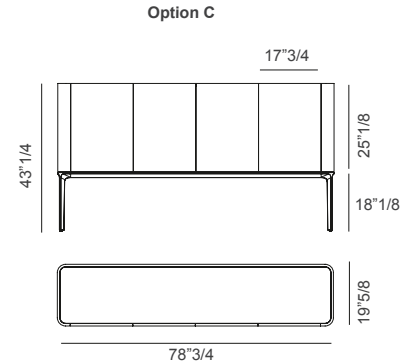

Slim

Design: Matthias Demacker

Description

Sideboard with 4 doors with aluminum base and legs, various finishes.
Height-adjustable smoked glass internal shelf. Made in Italy.

Finishes & Materials

Top: Net glass or Ceramic.
Structure: Wood.
Internal shelf: Smoked glass.
Base & Legs: Lacquered aluminum.

Madia Slim

Dimensions

2 Doors

- A) 43"1/4W x 19"5/8D x 34"5/8H / **Base height: 9"3/8**
- B) 43"1/4W x 19"5/8D x 39"3/4H / **Base height: 14"5/8**
- C) 43"1/4W x 19"5/8D x 43"1/4H / **Base height: 18"1/8**

4 Doors

- A) 78"3/4W x 19"5/8D x 34"5/8H / **Base height: 9"3/8**
- B) 78"3/4W x 19"5/8D x 39"3/4H / **Base height: 14"5/8**
- C) 78"3/4W x 19"5/8D x 43"1/4H / **Base height: 18"1/8**

Element measures