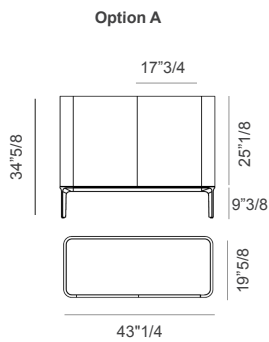

Slim

Design: Matthias Demacker

Description

Sideboard with 4 doors with aluminum base and legs, various finishes.
Height-adjustable smoked glass internal shelf. Made in Italy.

Finishes & Materials

Top: Net glass or Ceramic.
Structure: Wood.
Internal shelf: Smoked glass.
Base & Legs: Lacquered aluminum.

Madia Slim

Dimensions

2 Doors

- A) 43"1/4W x 19"5/8D x 34"5/8H / **Base height: 9"3/8**
- B) 43"1/4W x 19"5/8D x 39"3/4H / **Base height: 14"5/8**
- C) 43"1/4W x 19"5/8D x 43"1/4H / **Base height: 18"1/8**

4 Doors

- A) 78"3/4W x 19"5/8D x 34"5/8H / **Base height: 9"3/8**
- B) 78"3/4W x 19"5/8D x 39"3/4H / **Base height: 14"5/8**
- C) 78"3/4W x 19"5/8D x 43"1/4H / **Base height: 18"1/8**

Element measures