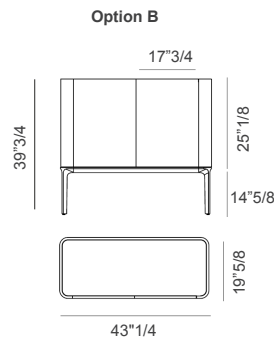

Slim

Design: Matthias Demacker

Description

Sideboard with 4 doors with aluminum base and legs, various finishes.
Height-adjustable smoked glass internal shelf. Made in Italy.

Finishes & Materials

Top: Net glass or Ceramic.
Structure: Wood.
Internal shelf: Smoked glass.
Base & Legs: Lacquered aluminum.

Madia Slim

Dimensions

2 Doors

- A) 43"1/4W x 19"5/8D x 34"5/8H / **Base height: 9"3/8**
- B) 43"1/4W x 19"5/8D x 39"3/4H / **Base height: 14"5/8**
- C) 43"1/4W x 19"5/8D x 43"1/4H / **Base height: 18"1/8**

4 Doors

- A) 78"3/4W x 19"5/8D x 34"5/8H / **Base height: 9"3/8**
- B) 78"3/4W x 19"5/8D x 39"3/4H / **Base height: 14"5/8**
- C) 78"3/4W x 19"5/8D x 43"1/4H / **Base height: 18"1/8**

Element measures