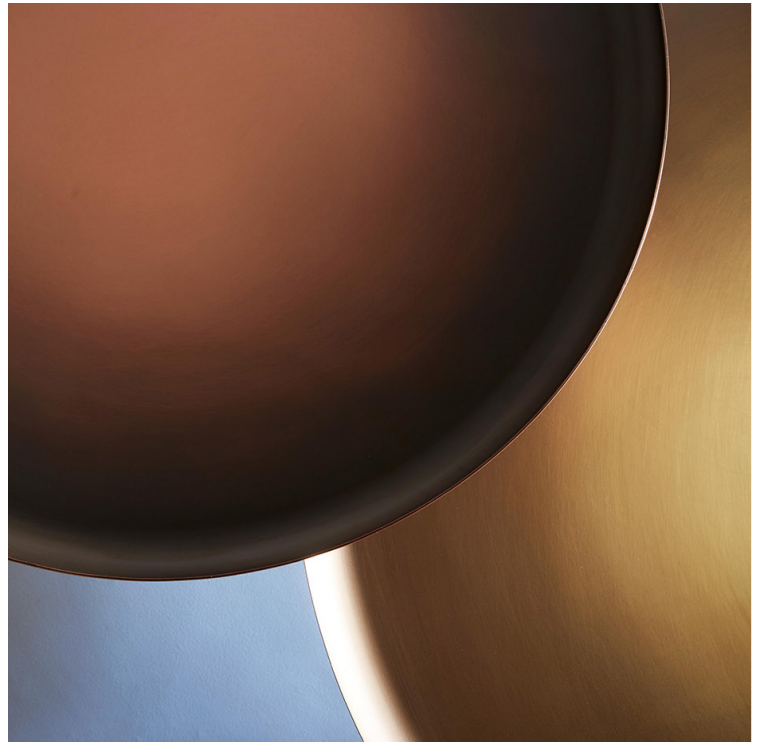

### Description

Coffee table composed of smoke grey or blue blown glass base. The top is available in Delabré copper or delabré brass. Made in Italy.

### Dimensions

A) Ø31"1/2 x 15"3/8H

B) Ø22"7/8 x 19"5/8H

### Finishes & Materials

**Top:** Blended Burnished Brass or Blended Burnished Copper.

**Base:** Smoke Grey or Blue blown glass.