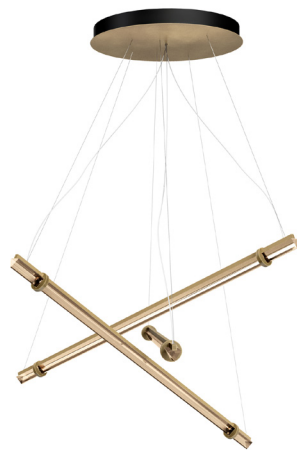

Optical

Design: Massimo Tonetto

Description

Suspension lamp with diffused light.
Natural burnished brass structure and 3 glass triangular trihedrons diffusers in crystal, smoke grey or amber finishes. Suspended with steel cables with rapid fixing system.
Optional dimming kit.
Made in Italy.

Supply: Terminal block.

Light source: STRIP LED 12,5W/m 2700K
1380lm/m CRI 90+24Vdc TOT.=37,5W 4140lm.
Ballast included.

Dimensions

43"1/4 x 24"3/4H + adjustable height

Finishes & Materials

Structure: Natural burnished brass.

Diffuser: Glass (Crystal / Amber / Smoke grey).