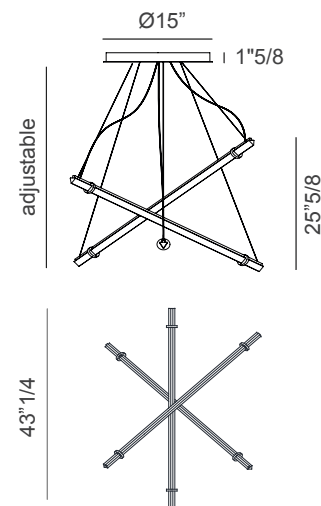

Optical

Design: Massimo Tonetto

Description

Suspension lamp with diffused light.
Natural burnished brass structure and 3 glass triangular trihedrons diffusers in crystal, smoke grey or amber finishes. Suspended with steel cables with rapid fixing system.
Optional dimming kit.
Made in Italy.

Supply: Terminal block.

Light source: STRIP LED 12,5W/m 2700K
1380lm/m CRI 90+24Vdc TOT.=37,5W 4140lm.
Ballast included.

Dimensions

43"1/4 x 24"3/4H + adjustable height

Finishes & Materials

Structure: Natural burnished brass.

Diffuser: Glass (Crystal / Amber / Smoke grey).