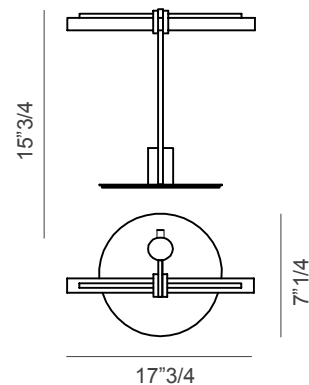

Optical

Design: Massimo Tonetto

Description

Table lamp with diffused light. Natural burnished brass structure and crystal, smoke grey or amber glass triangular trihedron diffuser. Made in Italy.

Supply: Terminal block.

Light source: STRIP LED 12,5W/m 2700K 1380lm/
m CRI 90+24Vdc TOT.= 5W 552lm.

Dimmable ballast included.

Cable length: 98"3/8

Dimensions

17"3/4W x 7"1/4D x 15"3/4H

Finishes & Materials

Structure: Natural burnished brass.