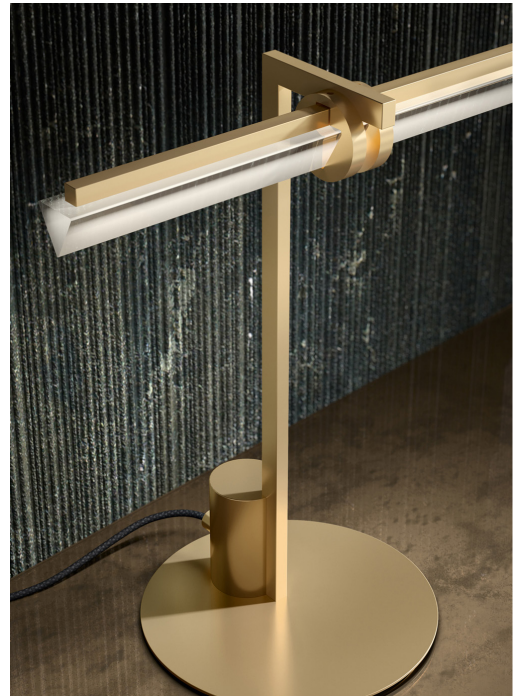

Optical

Design: Massimo Tonetto

Description

Table lamp with diffused light. Natural burnished brass structure and crystal, smoke grey or amber glass triangular trihedron diffuser. Made in Italy.

Supply: Terminal block.

Light source: STRIP LED 12,5W/m 2700K 1380lm/
m CRI 90+24Vdc TOT.= 5W 552lm.

Dimmable ballast included.

Cable length: 98"3/8

Dimensions

17"3/4W x 7"1/4D x 15"3/4H

Finishes & Materials

Structure: Natural burnished brass.

Diffuser: Glass (Crystal / Amber / Smoke grey).