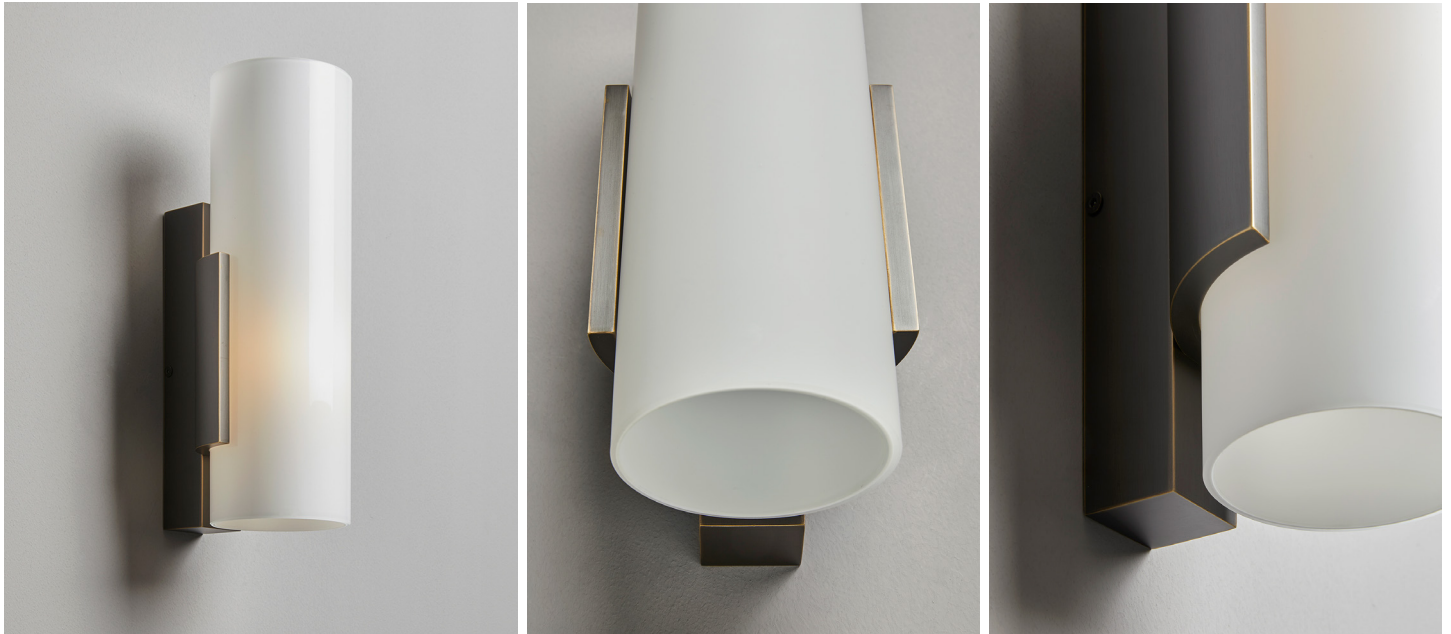

Unique

Design: Massimo Tonetto

Description

Wall lamp with diffused light. Metal structure, light or dark burnished brass finish. White polished, white satin or amber alabaster glass diffuser. Made in Italy.

Optionals:

- . Remote dimming kit.
- . J-Box kit.

Supply: Terminal block.

Light source: 1 X MAX 6W E14 LED 470lm 2700K.

Finishes & Materials

Structure: Burnished brass (Light / Dark).

Diffusers: Glass (White polished or satin / Amber alabaster).

Dimensions

4"3/4W x 5"1/2D x 11"7/8H