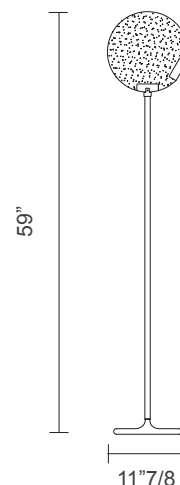

Horo

Design: Pierre Gonalons

Description

Floor lamp with metal structure and a glass diffuser in prism or spectrum finishes.

A simple, minimal collection inspired by the shape of a circle in all its infinite expressions such as the sun, a disc of light and a universally recognized symbol, as old as the world itself. Made in Italy.

Light source (integrated LED lighting):
14,4W • CRI>95 • 3000 K • 1854lm.
Dimm own button.

Dimensions

11"7/8W x 9"7/8D x 59"H

Finishes & Materials

Diffusers: Glass (Transparent, Smoky, Green, Light Blue, Pink) or Spectrum (Amber, Grey)

Structure: Metal (Matt painted / Galvanic bath).

* For more specifications, please refer to the "Finishes & Materials" PDF