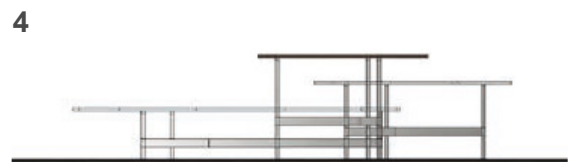

25"5/8

HEIGHT	TOP		
	GLASS	WOOD	MARBLE
7"7/8	8"1/4	8"1/4	8"1/4
11"7/8	12"1/8	12"1/8	12"1/8
15"3/4	16"1/8	16"1/8	16"1/8

J, K, L

Ø51"1/8

* For more specifications, please refer to the "Finishes & Materials" PDF

After9

Suggested compositions

- 1: 43"1/4 x 30"D x 19"5/8H
 2: 64"3/4 x 50"D x 11"7/8H

- 3: 65"1/8 x 53"3/4D x 12"1/8H
 4: 68"3/4W x 59"1/4D x 17"3/4H

* For more specifications, please refer to the "Finishes & Materials" PDF