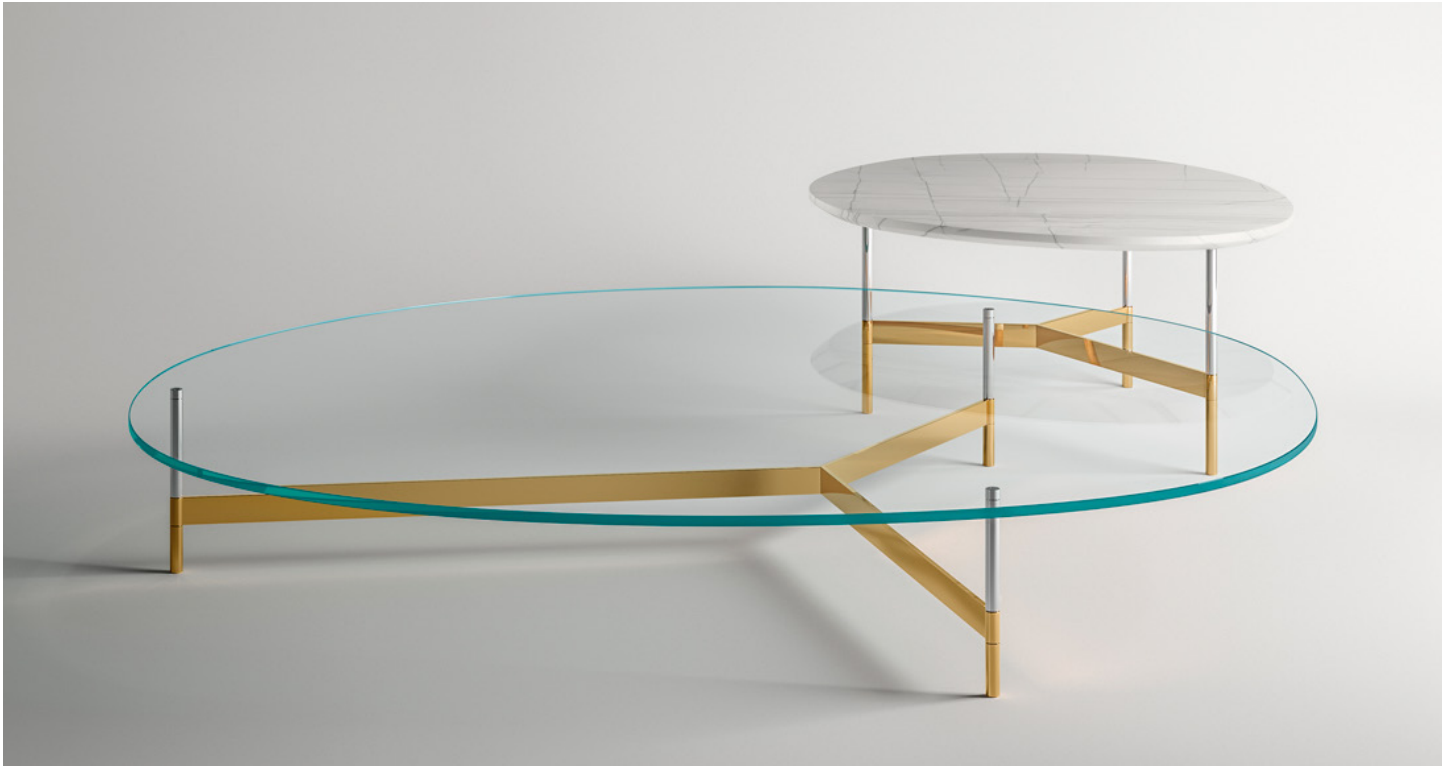

After9

Design: Massimo Castagna

Description

Coffee table and side table with metal base, available in different sizes and heights. The upper part of the base is available only in polished stainless steel, the lower one is available in polished or brushed chrome, gold, copper or gunmetal. Organic shaped top in glass, wood or marble in various finishes. Heights vary according to the chosen top. Made in Italy.

Finishes & Materials

Upper base: Polished stainless steel.

Lower base: Polished or brushed chrome, gold, copper or gunmetal.

Top: Extra clear, smoked, bronze, smoked fused or fused bronze glass; Siberian ash or Eucalipto wood; Brushed matt Arabescato Orobico Gold, Tropikal Storm or Domus White marble; Brushed matt or polished Nero Marquinia, White Carrara or Sahara Noir marble.

J: Ø51"1/8 x 7"7/8H or 8"1/4H

K: Ø51"1/8 x 11"7/8H or 12"1/8H

L: Ø51"1/8 x 15"3/4H or 16"1/8H

A, B, C

HEIGHT	TOP		
	GLASS	WOOD	MARBLE
11"7/8	12"1/8	12"1/8	12"1/8
15"3/4	16"1/8	16"1/8	16"1/8
19"5/8	20"	20"	20"

25"5/8

HEIGHT	TOP		
	GLASS	WOOD	MARBLE
7"7/8	8"1/4	8"1/4	8"1/4
11"7/8	12"1/8	12"1/8	12"1/8
15"3/4	16"1/8	16"1/8	16"1/8

J, K, L

Ø51"1/8

* For more specifications, please refer to the "Finishes & Materials" PDF