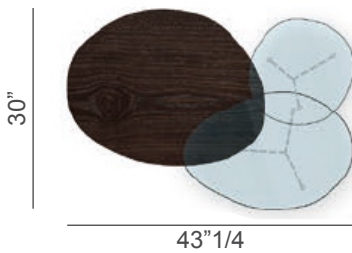

J: Ø51"1/8 x 7"7/8H or 8"1/4H

K: Ø51"1/8 x 11"7/8H or 12"1/8H

L: Ø51"1/8 x 15"3/4H or 16"1/8H

A, B, C

HEIGHT	TOP		
	GLASS	WOOD	MARBLE
11"7/8	12"1/8	12"1/8	12"1/8
15"3/4	16"1/8	16"1/8	16"1/8
19"5/8	20"	20"	20"

G, H, I

HEIGHT	TOP		
	GLASS	WOOD	MARBLE
7"7/8	8"1/4	8"1/4	8"1/4
11"7/8	12"1/8	12"1/8	12"1/8
15"3/4	16"1/8	16"1/8	16"1/8

29"1/2

D, E, F

HEIGHT	TOP		
	GLASS	WOOD	MARBLE
11"7/8	12"1/8	12"1/8	12"1/8
15"3/4	16"1/8	16"1/8	16"1/8
19"5/8	20"	20"	20"

25"5/8

HEIGHT	TOP		
	GLASS	WOOD	MARBLE
7"7/8	8"1/4	8"1/4	8"1/4
11"7/8	12"1/8	12"1/8	12"1/8
15"3/4	16"1/8	16"1/8	16"1/8

J, K, L

Ø51"1/8

* For more specifications, please refer to the "Finishes & Materials" PDF

After9

Suggested compositions

- 1: 43"1/4 x 30"D x 19"5/8H
 2: 64"3/4 x 50"D x 11"7/8H

- 3: 65"1/8 x 53"3/4D x 12"1/8H
 4: 68"3/4W x 59"1/4D x 17"3/4H

* For more specifications, please refer to the "Finishes & Materials" PDF