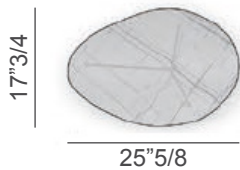

E: 25"5/8W x 17"3/4D x 15"3/4H or 16"1/8H

F: 25"5/8W x 17"3/4D x 19"5/8H or 20"H

G: 29"1/2W x 23"5/8D x 7"7/8H or 8"1/4H

H: 29"1/2W x 23"5/8D x 11"7/8H or 12"1/8H

I: 29"1/2W x 23"5/8D x 15"3/4H or 16"1/8H

J: Ø51"1/8 x 7"7/8H or 8"1/4H

K: Ø51"1/8 x 11"7/8H or 12"1/8H

L: Ø51"1/8 x 15"3/4H or 16"1/8H

A, B, C

HEIGHT	TOP		
	GLASS	WOOD	MARBLE
11"7/8	12"1/8	12"1/8	12"1/8
15"3/4	16"1/8	16"1/8	16"1/8
19"5/8	20"	20"	20"

G, H, I

HEIGHT	TOP		
	GLASS	WOOD	MARBLE
7"7/8	8"1/4	8"1/4	8"1/4
11"7/8	12"1/8	12"1/8	12"1/8
15"3/4	16"1/8	16"1/8	16"1/8

29"1/2

D, E, F

HEIGHT	TOP		
	GLASS	WOOD	MARBLE
11"7/8	12"1/8	12"1/8	12"1/8
15"3/4	16"1/8	16"1/8	16"1/8
19"5/8	20"	20"	20"

25"5/8

HEIGHT	TOP		
	GLASS	WOOD	MARBLE
7"7/8	8"1/4	8"1/4	8"1/4
11"7/8	12"1/8	12"1/8	12"1/8
15"3/4	16"1/8	16"1/8	16"1/8

J, K, L

Ø51"1/8

* For more specifications, please refer to the "Finishes & Materials" PDF