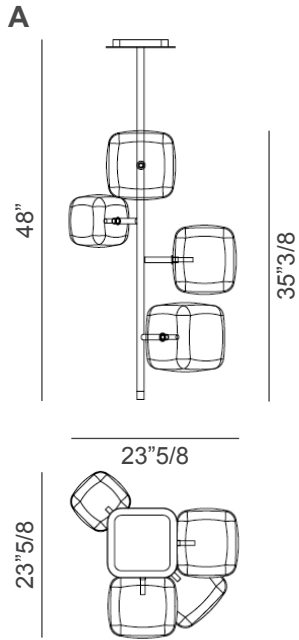

### Dimensions

A: 7"1/2W x 7"1/2D x 19"1/4H

B: 9"7/8W x 9"7/8D x 24"3/8H

**Light Source:** Dimmable bulb 4G  
3000K max 4W 300lm

\* For more specifications, please refer to the "Finishes & Materials" PDF

### Dimensions

**A:** 23"5/8W x 23"5/8D x 48"H

**B:** 29"1/2W x 29"1/2D x 51"1/8H

**Light Source:** Dimmable bulbs G4 3000K  
4/5 x max 4W 1200/1500lm or dimmable bulbs  
G9 3000K 4/5 max 5W 2000/2500 lm.

Canopy height: 1"1/8

\* For more specifications, please refer to the "Finishes & Materials" PDF