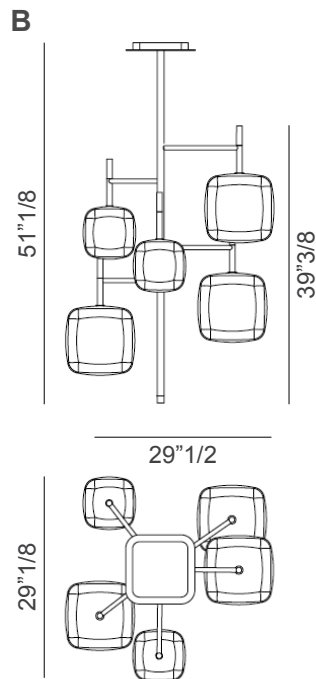

### Dimensions

A: 7"1/2W x 7"1/2D x 19"1/4H

B: 9"7/8W x 9"7/8D x 24"3/8H

**Light Source:** Dimmable bulb 4G  
3000K max 4W 300lm

\* For more specifications, please refer to the "Finishes & Materials" PDF

### Dimensions

**A:** 23"5/8W x 23"5/8D x 48"H

**B:** 29"1/2W x 29"1/2D x 51"1/8H

**Light Source:** Dimmable bulbs G4 3000K  
4/5 x max 4W 1200/1500lm or dimmable bulbs  
G9 3000K 4/5 max 5W 2000/2500 lm.

Canopy height: 1"1/8

\* For more specifications, please refer to the "Finishes & Materials" PDF