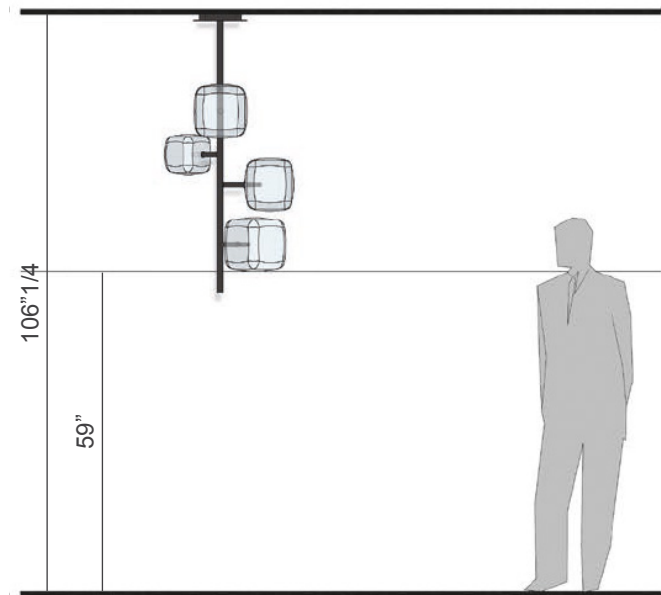

### Dimensions

A: 7"1/2W x 7"1/2D x 19"1/4H

B: 9"7/8W x 9"7/8D x 24"3/8H

**Light Source:** Dimmable bulb 4G  
3000K max 4W 300lm

\* For more specifications, please refer to the "Finishes & Materials" PDF

### Dimensions

**A:** 23"5/8W x 23"5/8D x 48"H

**B:** 29"1/2W x 29"1/2D x 51"1/8H

**Light Source:** Dimmable bulbs G4 3000K  
4/5 x max 4W 1200/1500lm or dimmable bulbs  
G9 3000K 4/5 max 5W 2000/2500 lm.

Canopy height: 1"1/8

\* For more specifications, please refer to the "Finishes & Materials" PDF