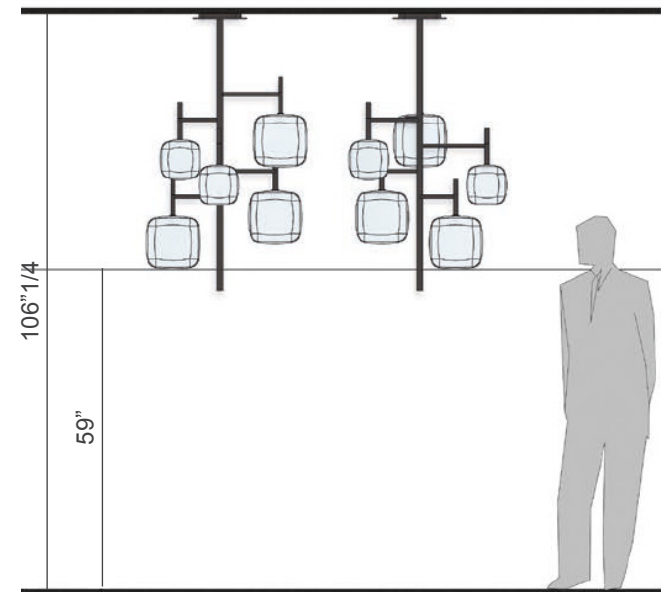

### Dimensions

A: 7"1/2W x 7"1/2D x 19"1/4H

B: 9"7/8W x 9"7/8D x 24"3/8H

**Light Source:** Dimmable bulb 4G  
3000K max 4W 300lm

\* For more specifications, please refer to the "Finishes & Materials" PDF

### Dimensions

**A:** 23"5/8W x 23"5/8D x 48"H

**B:** 29"1/2W x 29"1/2D x 51"1/8H

**Light Source:** Dimmable bulbs G4 3000K  
4/5 x max 4W 1200/1500lm or dimmable bulbs  
G9 3000K 4/5 max 5W 2000/2500 lm.

Canopy height: 1"1/8

\* For more specifications, please refer to the "Finishes & Materials" PDF