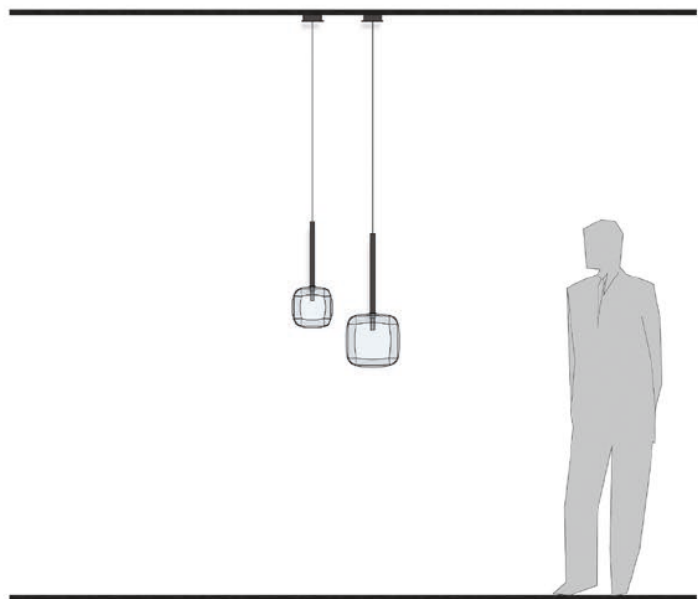

### *Description*

Suspension lamp with metal structure available in polished chrome, polished gold and polished gunmetal. Cube shaped diffusers in transparent blown pyrex glass. Made in Italy.

### Dimensions

A: 7"1/2W x 7"1/2D x 19"1/4H

B: 9"7/8W x 9"7/8D x 24"3/8H

**Light Source:** Dimmable bulb 4G  
3000K max 4W 300lm

\* For more specifications, please refer to the "Finishes & Materials" PDF

### Dimensions

**A:** 23"5/8W x 23"5/8D x 48"H

**B:** 29"1/2W x 29"1/2D x 51"1/8H

**Light Source:** Dimmable bulbs G4 3000K  
4/5 x max 4W 1200/1500lm or dimmable bulbs  
G9 3000K 4/5 max 5W 2000/2500 lm.