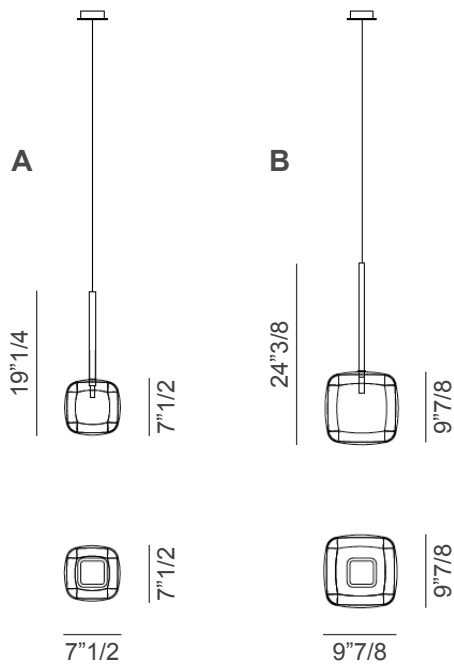

### Dimensions

A: 7"1/2W x 7"1/2D x 19"1/4H

B: 9"7/8W x 9"7/8D x 24"3/8H

**Light Source:** Dimmable bulb 4G  
3000K max 4W 300lm

\* For more specifications, please refer to the "Finishes & Materials" PDF

### Dimensions

**A:** 23"5/8W x 23"5/8D x 48"H

**B:** 29"1/2W x 29"1/2D x 51"1/8H

**Light Source:** Dimmable bulbs G4 3000K  
4/5 x max 4W 1200/1500lm or dimmable bulbs  
G9 3000K 4/5 max 5W 2000/2500 lm.

Canopy height: 1"1/8

\* For more specifications, please refer to the "Finishes & Materials" PDF