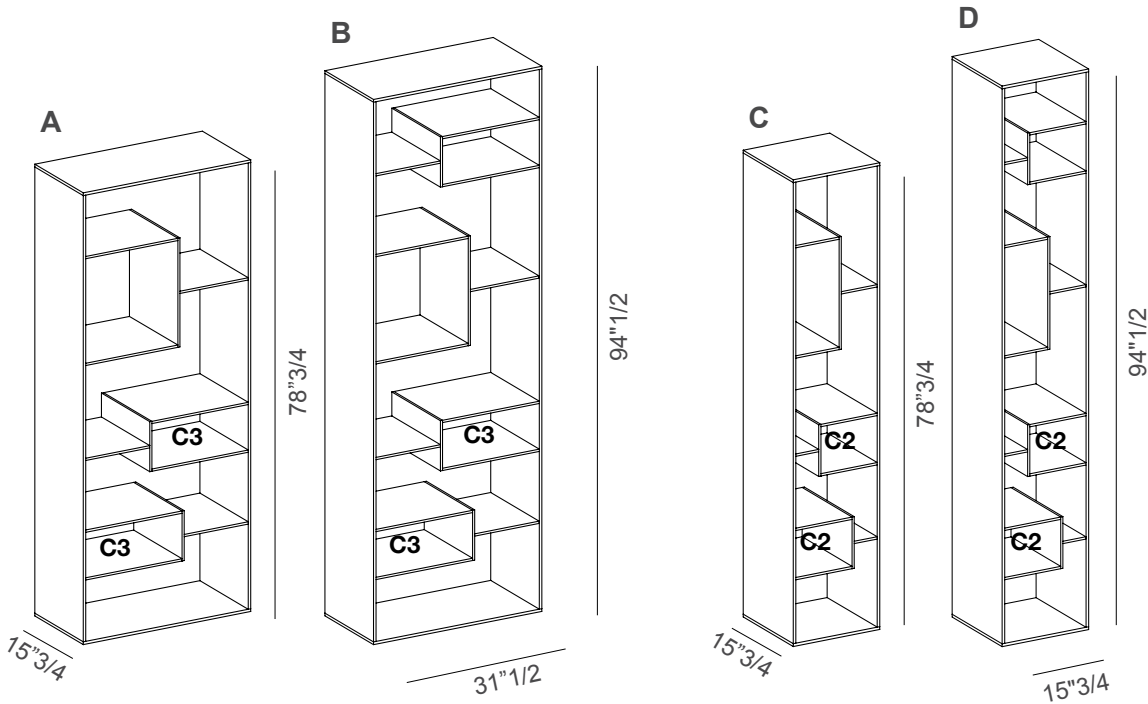

Liber

Design: Luca Papini

Description

Bookcase in extra clear or smoked glass, with mirror base and adjustable feet. The top drawer shelves are also available in frosted glass, lacquered glass in RAL colors and mirrored glass. Two drawers in matt lacquered wood, Canaletto walnut or dark leather are available on demand. Made in Italy.

Finishes & Materials

Structure: Extra clear glass or smoked glass.

Base: Mirror.

Top drawer shelves: Same finish as structure, frosted glass, lacquered glass in RAL colors or mirrored glass.

Drawers: Matt white lacquered wood, matt lacquered wood in RAL colors, Canaletto walnut with gunmetal knob or dark leather with one handle.

Liber

Dimensions

- A: 31"1/2W x 15"3/4D x 78"3/4H
- B: 31"1/2W x 15"3/4D x 94"1/2H
- C: 15"3/4W x 15"3/4D x 78"3/4H
- D: 15"3/4W x 15"3/4D x 94"1/2H
- E: 15"3/4W x 15"3/4D x 31"1/2H

Optional Drawers

C2

C3