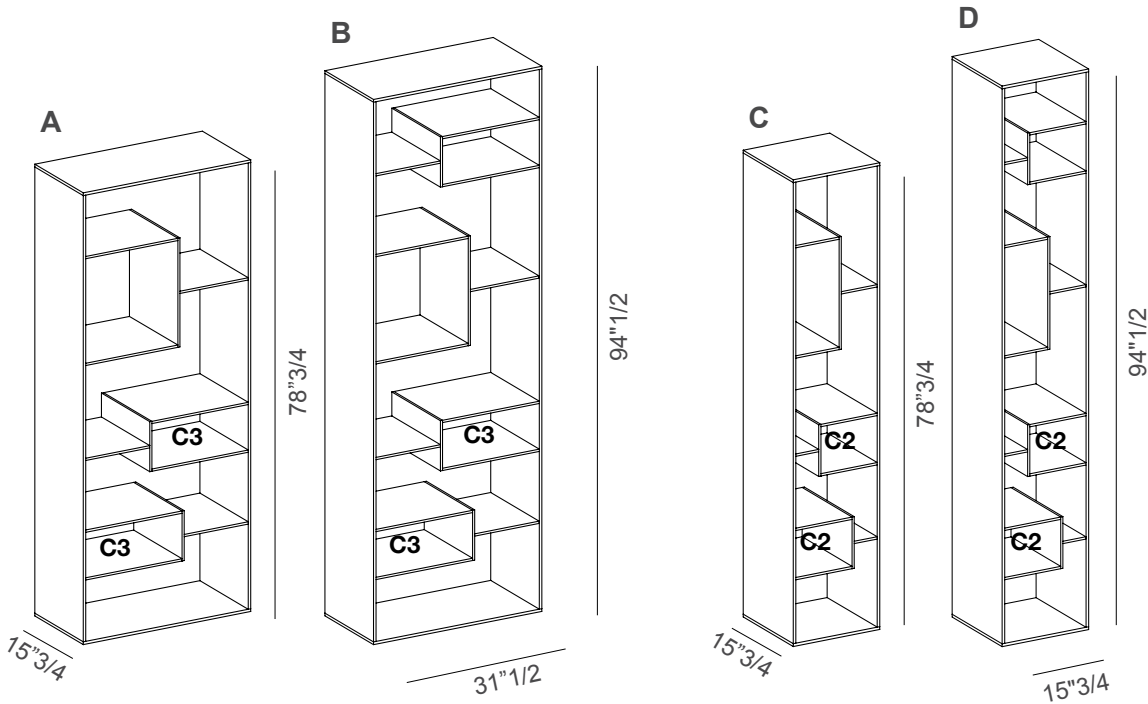

Liber

Design: Luca Papini

Description

Bookcase in extra clear or smoked glass, with mirror base and adjustable feet. The top drawer shelves are also available in frosted glass, lacquered glass in RAL colors and mirrored glass. Two drawers in matt lacquered wood, Canaletto walnut or dark leather are available on demand. Made in Italy.

Finishes & Materials

Structure: Extra clear glass or smoked glass.

Base: Mirror.

Top drawer shelves: Same finish as structure, frosted glass, lacquered glass in RAL colors or mirrored glass.

Drawers: Matt white lacquered wood, matt lacquered wood in RAL colors, Canaletto walnut with gunmetal knob or dark leather with one handle.

* For more specifications, please refer to the "Finishes & Materials" PDF

Liber

Dimensions

- A: 31"1/2W x 15"3/4D x 78"3/4H
- B: 31"1/2W x 15"3/4D x 94"1/2H
- C: 15"3/4W x 15"3/4D x 78"3/4H
- D: 15"3/4W x 15"3/4D x 94"1/2H
- E: 15"3/4W x 15"3/4D x 31"1/2H