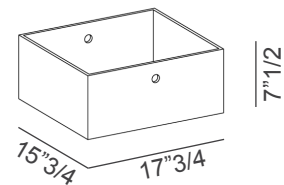

Liber

Dimensions

- A: 31"1/2W x 15"3/4D x 78"3/4H
- B: 31"1/2W x 15"3/4D x 94"1/2H
- C: 15"3/4W x 15"3/4D x 78"3/4H
- D: 15"3/4W x 15"3/4D x 94"1/2H
- E: 15"3/4W x 15"3/4D x 31"1/2H

Optional Drawers

C2

C3

* For more specifications, please refer to the "Finishes & Materials" PDF