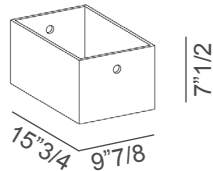

Optional Drawers

C2