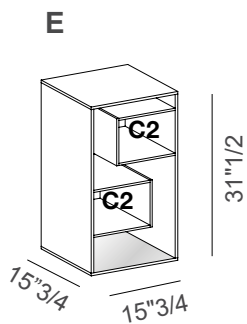

Finishes & Materials

Structure: Extra clear glass or smoked glass.

Base: Mirror.

Top drawer shelves: Same finish as structure, frosted glass, lacquered glass in RAL colors or mirrored glass.

Drawers: Matt white lacquered wood, matt lacquered wood in RAL colors, Canaletto walnut with gunmetal knob or dark leather with one handle.

* For more specifications, please refer to the "Finishes & Materials" PDF

Liber

Dimensions

- A: 31"1/2W x 15"3/4D x 78"3/4H
- B: 31"1/2W x 15"3/4D x 94"1/2H
- C: 15"3/4W x 15"3/4D x 78"3/4H
- D: 15"3/4W x 15"3/4D x 94"1/2H
- E: 15"3/4W x 15"3/4D x 31"1/2H