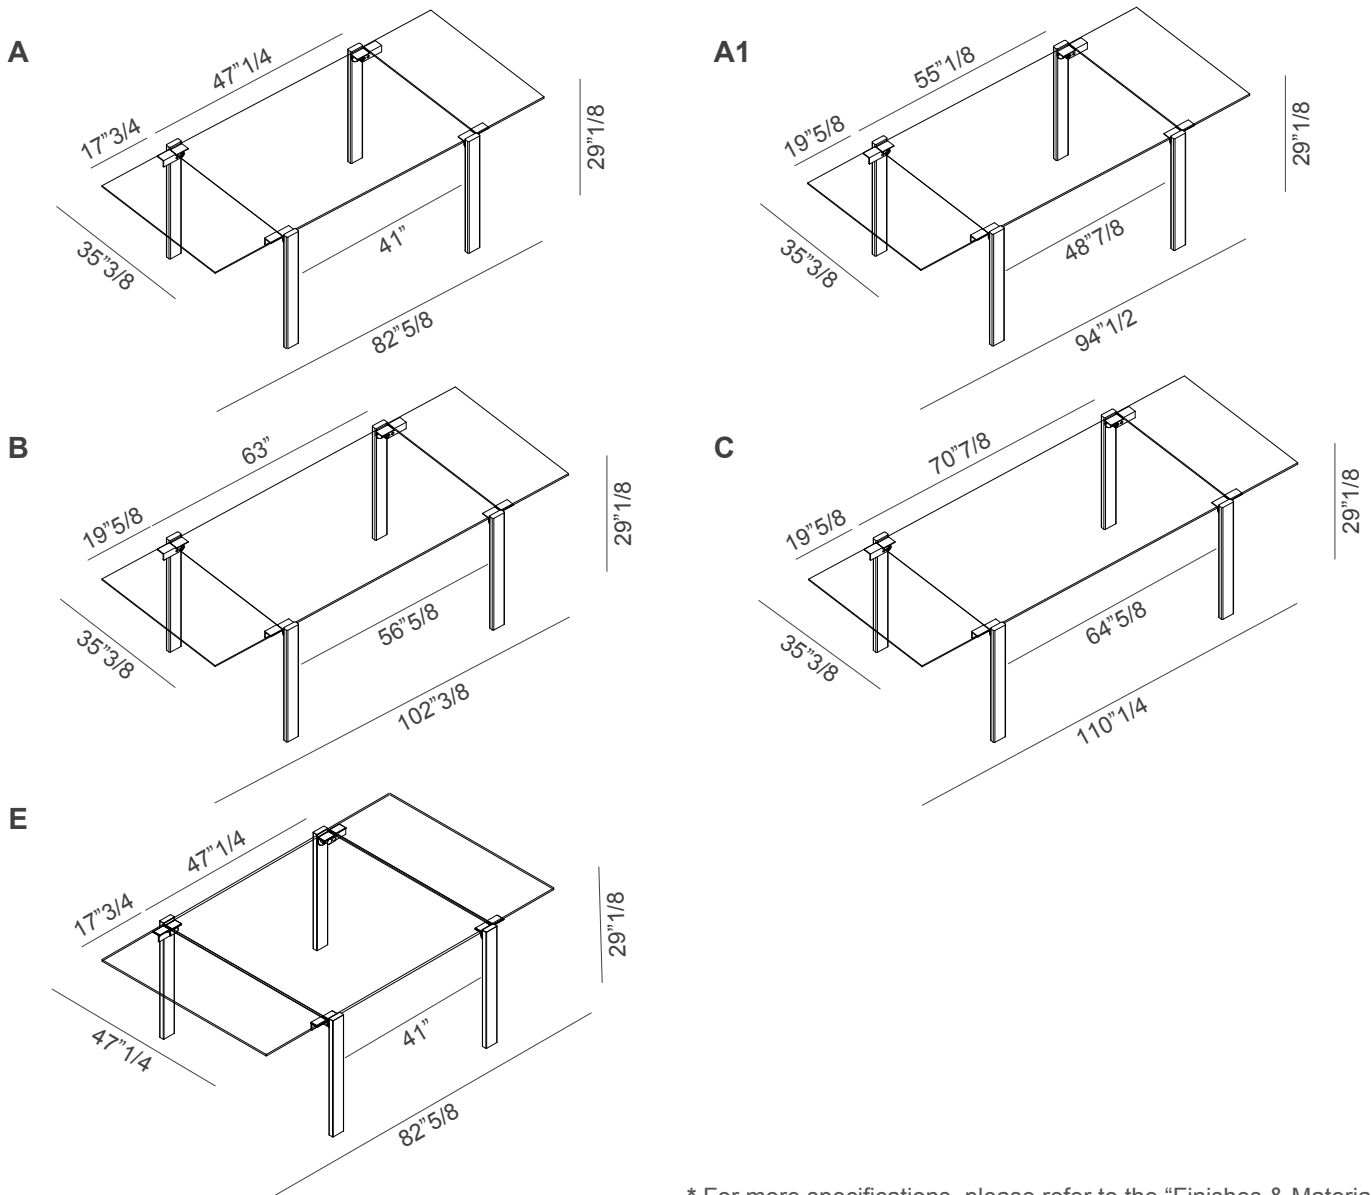

### Dimensions

**A:** 47"1/4W x 35"3/8D x 29"1/8H - Extends to 82"5/8W

**A1:** 55"1/8W x 35"3/8D x 29"1/8H - Extends to 94"1/2W

**B:** 63"W x 35"3/8D x 29"1/8H - Extends to 102"3/8W

**C:** 70"7/8W x 35"3/8D x 29"1/8H - Extends to 110"1/4W

**E:** 47"1/4W x 47"1/4D x 29"1/8H - Extends to 82"5/8W

\* For more specifications, please refer to the "Finishes & Materials" PDF