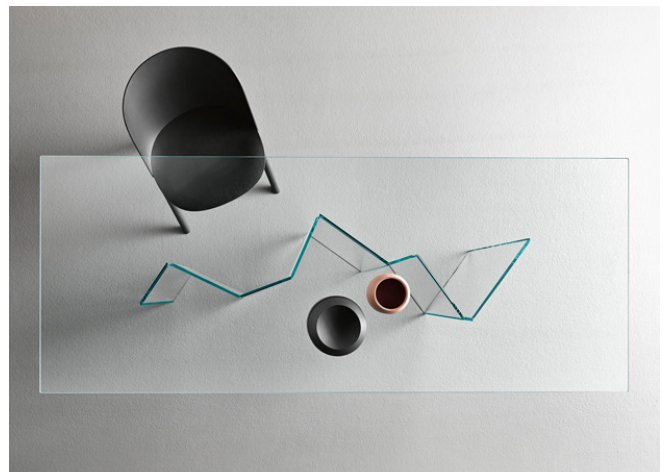

* For more specifications, please refer to the "Finishes & Materials" PDF