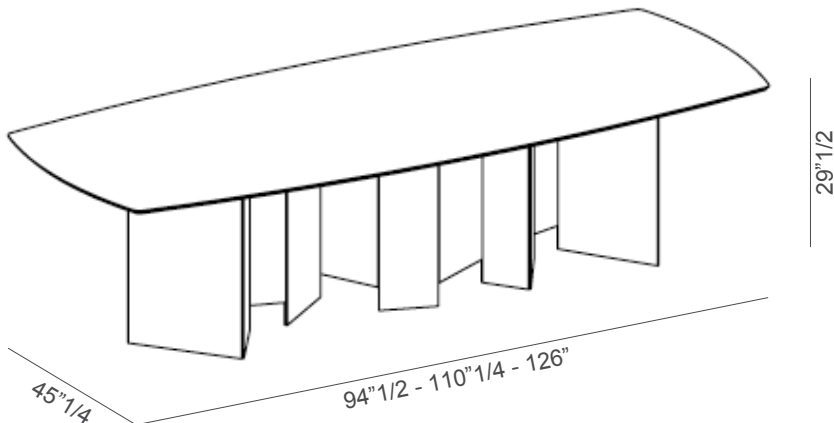

* For more specifications, please refer to the "Finishes & Materials" PDF

Metropolis

Dimensions

RECTANGULAR TOP

A: 78"3/4W x 39"3/8D x 29"1/2H

B: 86"5/8W x 39"3/8D x 29"1/2H

C: 94"1/2W x 39"3/8D x 29"1/2H

E: 102"3/8W x 39"3/8D x 29"1/2H

G: 118"1/8W x 39"3/8D x 29"1/2H

SHAPED TOP

D: 94"1/2W x 45"1/4D x 29"1/2H

F: 110"1/4W x 45"1/4D x 29"1/2H

H: 126"W x 45"1/4D x 29"1/2H

* For more specifications, please refer to the "Finishes & Materials" PDF