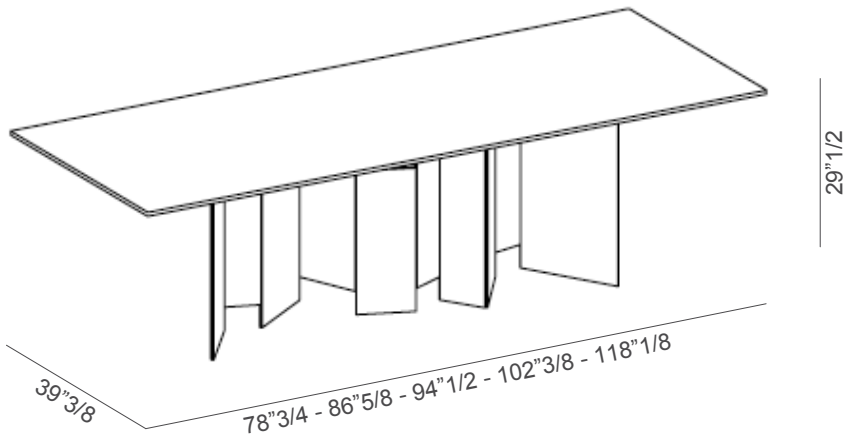

* For more specifications, please refer to the "Finishes & Materials" PDF

Metropolis

Dimensions

RECTANGULAR TOP

A: 78"3/4W x 39"3/8D x 29"1/2H

B: 86"5/8W x 39"3/8D x 29"1/2H

C: 94"1/2W x 39"3/8D x 29"1/2H

E: 102"3/8W x 39"3/8D x 29"1/2H

G: 118"1/8W x 39"3/8D x 29"1/2H

SHAPED TOP

D: 94"1/2W x 45"1/4D x 29"1/2H

F: 110"1/4W x 45"1/4D x 29"1/2H

H: 126"W x 45"1/4D x 29"1/2H

* For more specifications, please refer to the "Finishes & Materials" PDF