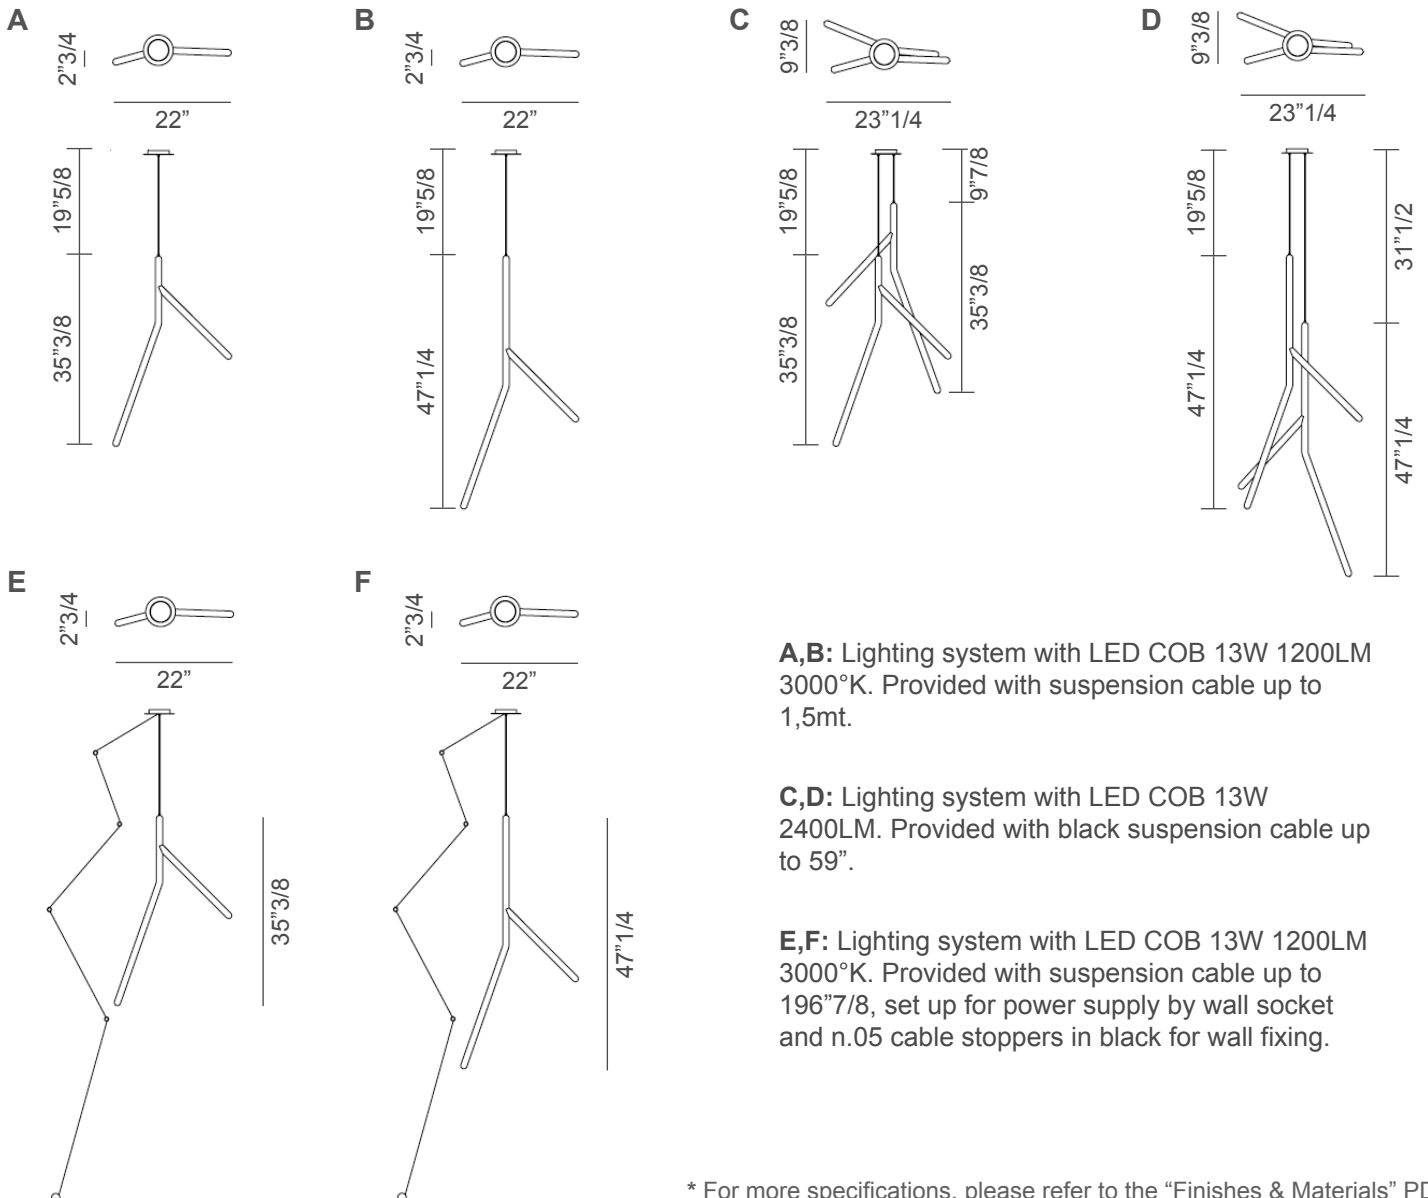

Noum

Design: Massimo Castagna

Description

Suspension lamp composed of one or two elements in solid wood, available in Siberian ash, Eucalipto and Natural oak. LED Lighting system, dimmable on demand. Provided with suspension cable. Various sizes available. Made in Italy.

Finishes & Materials

Structure: Solid wood, available in Siberian ash, Eucalipto and Natural oak.

* For more specifications, please refer to the "Finishes & Materials" PDF

Noum

Dimensions

A: 22"W x 2"3/4D x 35"3/8H

B: 22"W x 2"3/4D x 47"1/4H

C: 23"1/4W x 9"3/8D x 35"3/8H

D: 23"1/4W x 9"3/8D x 47"1/4H

E: 22"W x 2"3/4D x 35"3/8H

F: 22"W x 2"3/4D x 47"1/4H

A,B: Lighting system with LED COB 13W 1200LM 3000°K. Provided with suspension cable up to 1,5mt.

C,D: Lighting system with LED COB 13W 2400LM. Provided with black suspension cable up to 59".

E,F: Lighting system with LED COB 13W 1200LM 3000°K. Provided with suspension cable up to 196"7/8, set up for power supply by wall socket and n.05 cable stoppers in black for wall fixing.