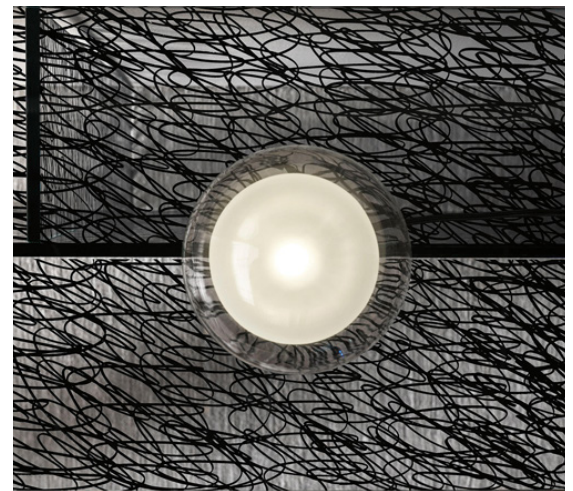

* For more specifications, please refer to the "Finishes & Materials" PDF