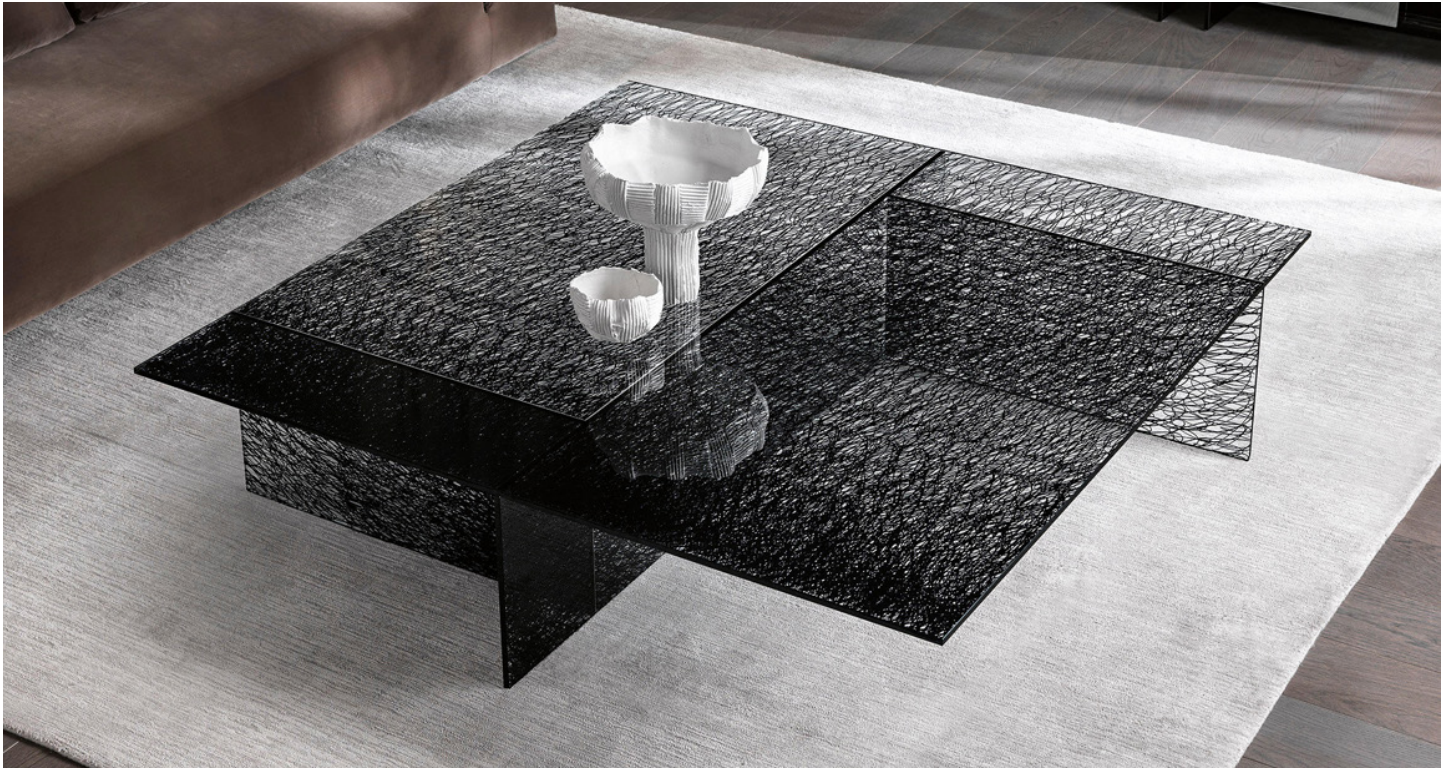

## Sestante

*Design: Emilio Nanni*

### *Description*

Coffee table in extra clear glass, extra clear glass with digital printing decoration, bronze glass, smoked glass or marble. Five sizes available. Made in Italy.

### *Finishes & Materials*

**Base & top for glass:** Extra clear glass, extra clear glass with digital printing decoration, bronze or smoked glass.

**Base for marble top:** Extra clear glass or smoked glass.