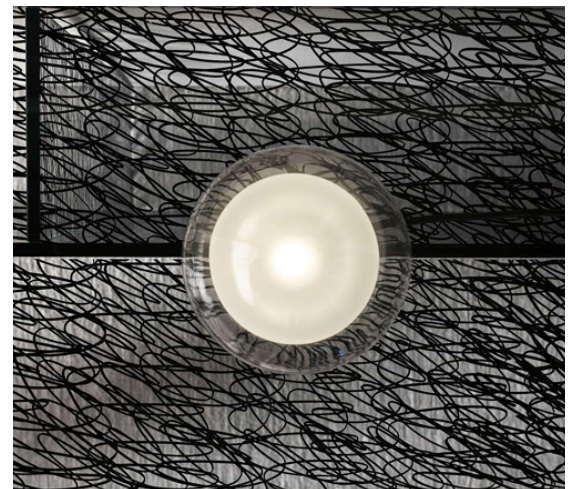

Sestante

Design: Emilio Nanni

Description

Console in extra clear glass, extra clear glass with digital printing decoration or smoked glass. Two sizes available. Made in Italy.

Finishes & Materials

Base & top for glass: Extra clear glass, extra clear glass with digital printing decoration, bronze or smoked glass.

Base for marble top: Extra clear glass or smoked glass.

Marble top: Arabescato Orobianco Gold marble, Tropikal Storm marble or Domus White marble.

* For more specifications, please refer to the "Finishes & Materials" PDF

Sestante

Dimensions

A: 47"1/4W x 15"3/4D x 28"3/8H

B: 59"W x 15"3/4D x 28"3/8H

C: 70"7/8W x 15"3/4D x 28"3/4H

* For more specifications, please refer to the "Finishes & Materials" PDF