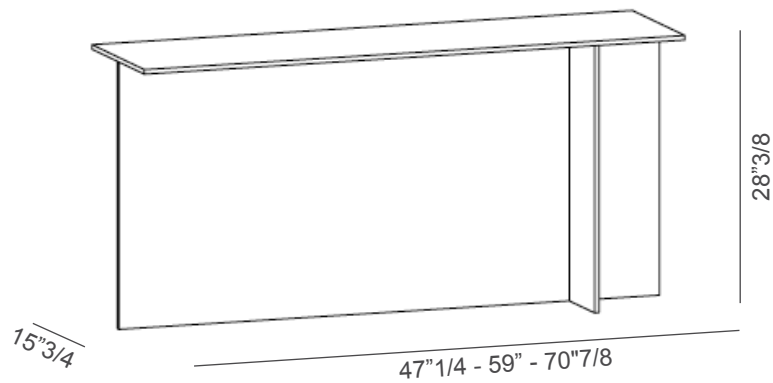

Sestante

Dimensions

A: 47"1/4W x 15"3/4D x 28"3/8H

B: 59"W x 15"3/4D x 28"3/8H

C: 70"7/8W x 15"3/4D x 28"3/4H

* For more specifications, please refer to the "Finishes & Materials" PDF