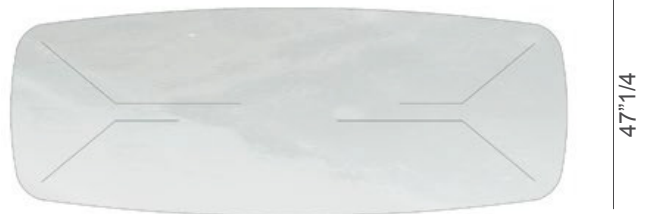

Thrim

Dimensions

RECTANGULAR TOP

- A: 78"3/4W x 39"3/8D x 29"1/2H
- B: 86"5/8W x 39"3/8D x 29"1/2H
- C: 94"1/2W x 39"3/8D x 29"1/2H
- D: 102"3/8W x 39"3/8D x 29"1/2H
- E: 110"1/4W x 39"3/8D x 29"1/2H
- F: 118"1/8W x 39"3/8D x 29"1/2H
- G: 126"W x 47"1/4D x 29"1/2H

SHAPED TOP

- A: 78"3/4W x 43"1/4D x 29"1/2H
- B: 86"5/8W x 43"1/4D x 29"1/2H
- C: 94"1/2W x 43"1/4D x 29"1/2H
- D: 102"3/8W x 43"1/4D x 29"1/2H
- E: 110"1/4W x 43"1/4D x 29"1/2H
- F: 118"1/8W x 47"1/4D x 29"1/2H
- G: 126"W x 47"1/4D x 29"1/2H

A, B, C, D, E, F

78"3/4 - 86"5/8 - 94"1/2 - 102"3/8 - 110"1/4 - 118"1/8

78"3/4 - 86"5/8 - 94"1/2 - 102"3/8 - 110"1/4

G

126"

118"1/8 - 126"