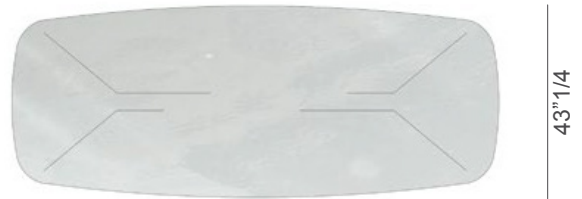

Thrim

Dimensions

RECTANGULAR TOP

- A: 78"3/4W x 39"3/8D x 29"1/2H
- B: 86"5/8W x 39"3/8D x 29"1/2H
- C: 94"1/2W x 39"3/8D x 29"1/2H
- D: 102"3/8W x 39"3/8D x 29"1/2H
- E: 110"1/4W x 39"3/8D x 29"1/2H
- F: 118"1/8W x 39"3/8D x 29"1/2H
- G: 126"W x 47"1/4D x 29"1/2H

SHAPED TOP

- A: 78"3/4W x 43"1/4D x 29"1/2H
- B: 86"5/8W x 43"1/4D x 29"1/2H
- C: 94"1/2W x 43"1/4D x 29"1/2H
- D: 102"3/8W x 43"1/4D x 29"1/2H
- E: 110"1/4W x 43"1/4D x 29"1/2H
- F: 118"1/8W x 47"1/4D x 29"1/2H
- G: 126"W x 47"1/4D x 29"1/2H

A, B, C, D, E, F