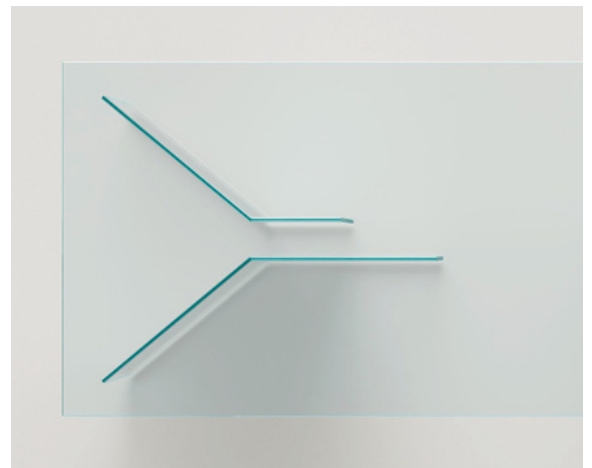

Thrim

Design: Massimo Castagna

Description

Dining table with rectangular or shaped top in tempered glass, available in extra clear, smoked, bronze, smoked fused and fused bronze finish. The base is composed of combining elements with different angles and lengths, made of glued glass matching the top. Made in Italy.

Finishes & Materials

Base: Extra clear, smoked or bronze tempered glass.

Top: Extra clear, smoked, bronze, smoke fused or fused bronze glass.

Thrim

Dimensions

RECTANGULAR TOP

- A: 78"3/4W x 39"3/8D x 29"1/2H
- B: 86"5/8W x 39"3/8D x 29"1/2H
- C: 94"1/2W x 39"3/8D x 29"1/2H
- D: 102"3/8W x 39"3/8D x 29"1/2H
- E: 110"1/4W x 39"3/8D x 29"1/2H
- F: 118"1/8W x 39"3/8D x 29"1/2H
- G: 126"W x 47"1/4D x 29"1/2H

SHAPED TOP

- A: 78"3/4W x 43"1/4D x 29"1/2H
- B: 86"5/8W x 43"1/4D x 29"1/2H
- C: 94"1/2W x 43"1/4D x 29"1/2H
- D: 102"3/8W x 43"1/4D x 29"1/2H
- E: 110"1/4W x 43"1/4D x 29"1/2H
- F: 118"1/8W x 47"1/4D x 29"1/2H
- G: 126"W x 47"1/4D x 29"1/2H