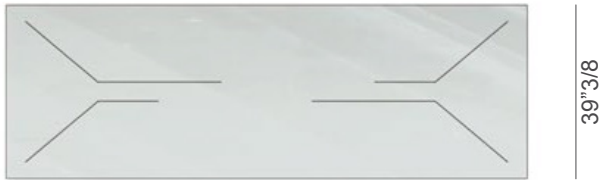

Thrim

Dimensions

RECTANGULAR TOP

- A: 78"3/4W x 39"3/8D x 29"1/2H
- B: 86"5/8W x 39"3/8D x 29"1/2H
- C: 94"1/2W x 39"3/8D x 29"1/2H
- D: 102"3/8W x 39"3/8D x 29"1/2H
- E: 110"1/4W x 39"3/8D x 29"1/2H
- F: 118"1/8W x 39"3/8D x 29"1/2H
- G: 126"W x 47"1/4D x 29"1/2H

SHAPED TOP

- A: 78"3/4W x 43"1/4D x 29"1/2H
- B: 86"5/8W x 43"1/4D x 29"1/2H
- C: 94"1/2W x 43"1/4D x 29"1/2H
- D: 102"3/8W x 43"1/4D x 29"1/2H
- E: 110"1/4W x 43"1/4D x 29"1/2H
- F: 118"1/8W x 47"1/4D x 29"1/2H
- G: 126"W x 47"1/4D x 29"1/2H

A, B, C, D, E, F