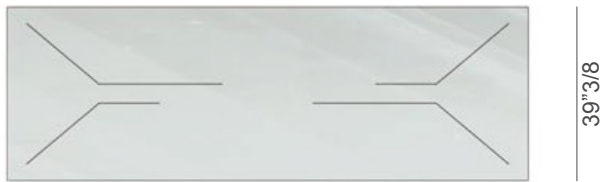

Thrim

Dimensions

RECTANGULAR TOP

- A: 78"3/4W x 39"3/8D x 29"1/2H
- B: 86"5/8W x 39"3/8D x 29"1/2H
- C: 94"1/2W x 39"3/8D x 29"1/2H
- D: 102"3/8W x 39"3/8D x 29"1/2H
- E: 110"1/4W x 39"3/8D x 29"1/2H
- F: 118"1/8W x 39"3/8D x 29"1/2H
- G: 126"W x 47"1/4D x 29"1/2H

SHAPED TOP

- A: 78"3/4W x 43"1/4D x 29"1/2H
- B: 86"5/8W x 43"1/4D x 29"1/2H
- C: 94"1/2W x 43"1/4D x 29"1/2H
- D: 102"3/8W x 43"1/4D x 29"1/2H
- E: 110"1/4W x 43"1/4D x 29"1/2H
- F: 118"1/8W x 43"1/4D x 29"1/2H
- G: 126"W x 47"1/4D x 29"1/2H

A, B, C, D, E, F

78"3/4 - 86"5/8 - 94"1/2 - 102"3/8 - 110"1/4 - 118"1/8