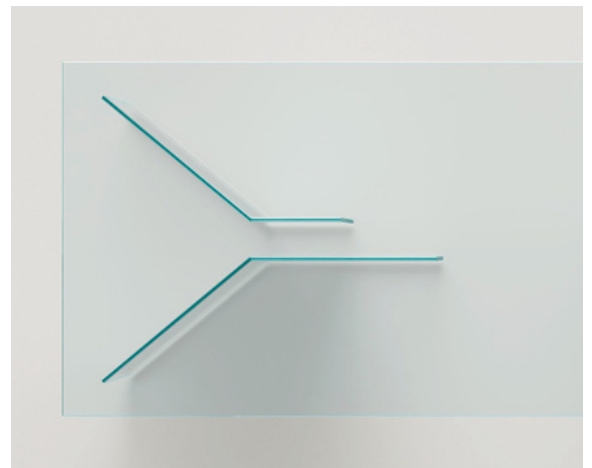

Thrim

Design: Massimo Castagna

Description

Dining table with rectangular or shaped top in tempered glass, available in extra clear, smoked, bronze, smoked fused and fused bronze finish. The base is composed of combining elements with different angles and lengths, made of glued glass matching the top. Made in Italy.

Finishes & Materials

Base: Extra clear, smoked or bronze tempered glass.

Top: Extra clear, smoked, bronze, smoke fused or fused bronze glass.

* For more specifications, please refer to the "Finishes & Materials" PDF

SHAPED TOP

- A: 78"3/4W x 43"1/4D x 29"1/2H
- B: 86"5/8W x 43"1/4D x 29"1/2H
- C: 94"1/2W x 43"1/4D x 29"1/2H
- D: 102"3/8W x 43"1/4D x 29"1/2H
- E: 110"1/4W x 43"1/4D x 29"1/2H
- F: 118"1/8W x 43"1/4D x 29"1/2H
- G: 126"W x 47"1/4D x 29"1/2H