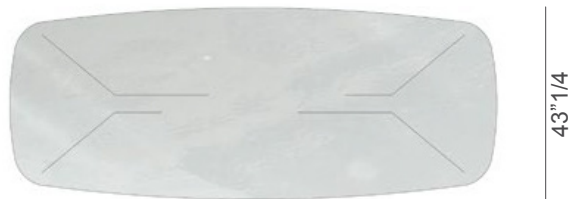

78"3/4 - 86"5/8 - 94"1/2 - 102"3/8 - 110"1/4 - 118"1/8