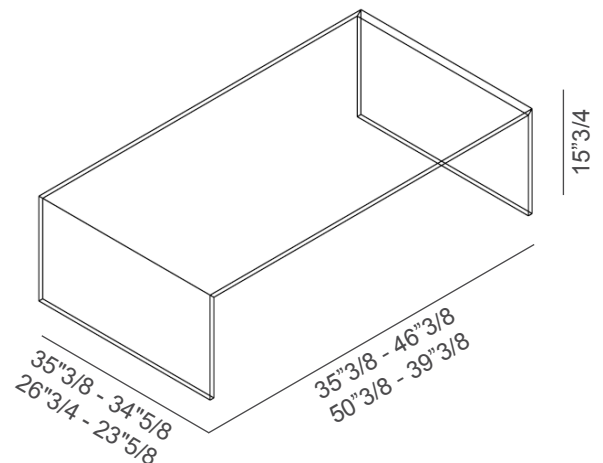

Eden

Design: M. U.

Description

Coffee table composed of three slabs of transparent or extra clear glass. Square or rectangular top. Made in Italy.

Dimensions

A: 35³/₈W x 35³/₈D x 15³/₄H

B: 46³/₈W x 34⁵/₈D x 15³/₄H

C: 50³/₈W x 26³/₄D x 15³/₄H

D: 39³/₈W x 23⁵/₈D x 15³/₄H

Finishes & Materials

Structure: 5/8" thick transparent or extra clear glass.

* For more specifications, please refer to the "Finishes & Materials" PDF