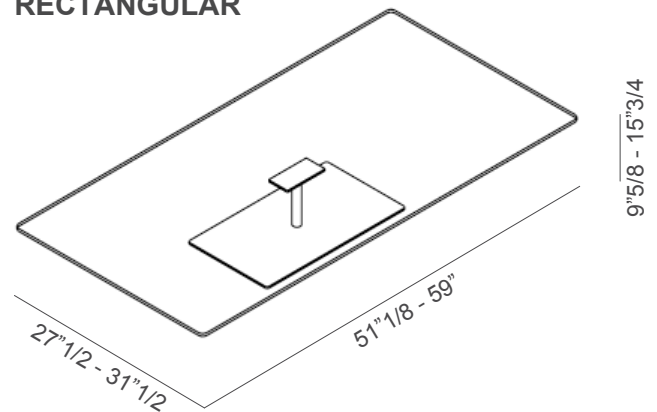

### Dimensions

#### SQUARE TOP

- A: 35"3/8W x 35"3/8D x 9"5/8H
- B: 35"3/8W x 35"3/8D x 15"3/4H
- C: 43"1/4W x 43"1/4D x 9"5/8H
- D: 43"1/4W x 43"1/4D x 15"3/4H

#### RECTANGULAR TOP

- A: 51"1/8W x 27"1/2D x 9"5/8H
- B: 51"1/8W x 27"1/2D x 15"3/4H
- C: 59"W x 31"1/2D x 9"5/8H
- D: 59"W x 31"1/2D x 15"3/4H

#### ROUND TOP

- A: Ø35"3/8 x 9"5/8H
- B: Ø35"3/8 x 15"3/4H
- C: Ø43"1/4 x 9"5/8H
- D: Ø43"1/4 x 15"3/4H
- E: Ø47"1/4 x 9"5/8H
- F: Ø47"1/4 x 15"3/4H