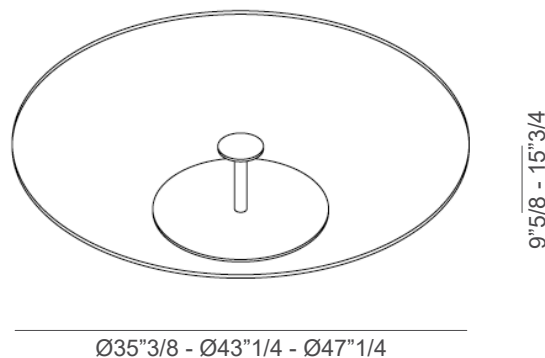

ROUND

* For more specifications, please refer to the "Finishes & Materials" PDF