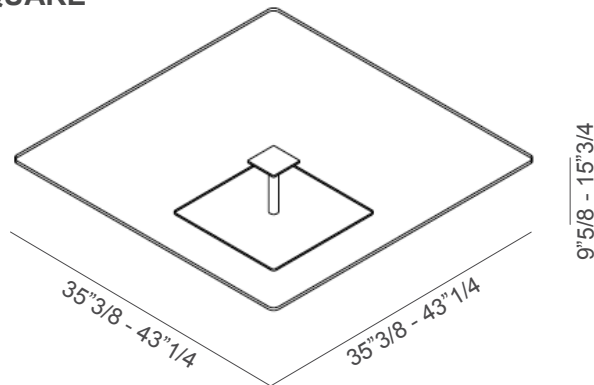

Farniente

Dimensions

SQUARE TOP

- A: 35"3/8W x 35"3/8D x 9"5/8H
- B: 35"3/8W x 35"3/8D x 15"3/4H
- C: 43"1/4W x 43"1/4D x 9"5/8H
- D: 43"1/4W x 43"1/4D x 15"3/4H

RECTANGULAR TOP

- A: 51"1/8W x 27"1/2D x 9"5/8H
- B: 51"1/8W x 27"1/2D x 15"3/4H
- C: 59"W x 31"1/2D x 9"5/8H
- D: 59"W x 31"1/2D x 15"3/4H

SQUARE