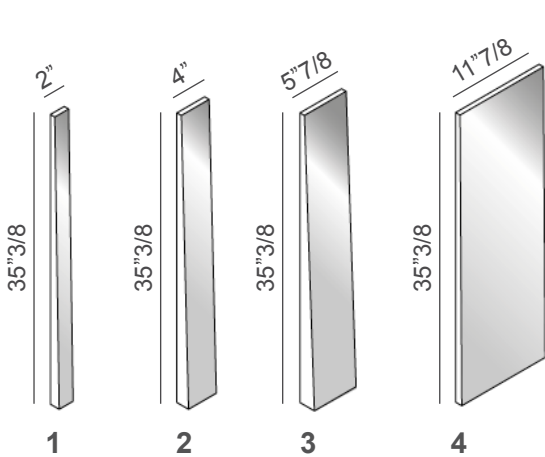

Fittipaldi

Design: Giovanni Tommaso Garattoni

Description

Modular wall mirror with matt black lacquered metal structure. Available in standard mirror, smoked and bronze mirror. Made in Italy.

Finishes & Materials

Structure: Matt black lacquered metal.

Mirror: Standard mirror, smoked or bronze mirror.

* For more specifications, please refer to the "Finishes & Materials" PDF

Fittipaldi

Dimensions

A: 35"3/8W x 35"3/8H x 2"3/8D

B: 35"3/8W x 70"7/8H x 2"3/8D

A

B

* For more specifications, please refer to the "Finishes & Materials" PDF