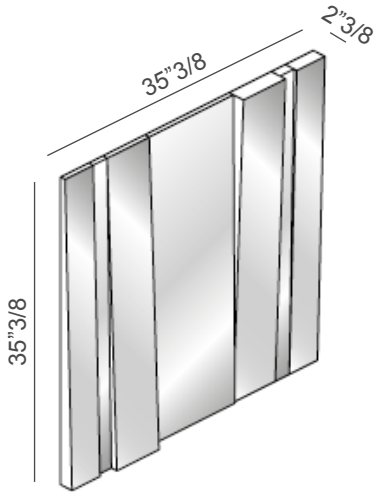

Fittipaldi

Design: Giovanni Tommaso Garattoni

Description

Modular wall mirror with matt black lacquered metal structure. Available in standard mirror, smoked and bronze mirror. Made in Italy.

Finishes & Materials

Structure: Matt black lacquered metal.

Mirror: Standard mirror, smoked or bronze mirror.

* For more specifications, please refer to the "Finishes & Materials" PDF

Fittipaldi

Dimensions

A: 35"3/8W x 35"3/8H x 2"3/8D

B: 35"3/8W x 70"7/8H x 2"3/8D

A

B

* For more specifications, please refer to the "Finishes & Materials" PDF