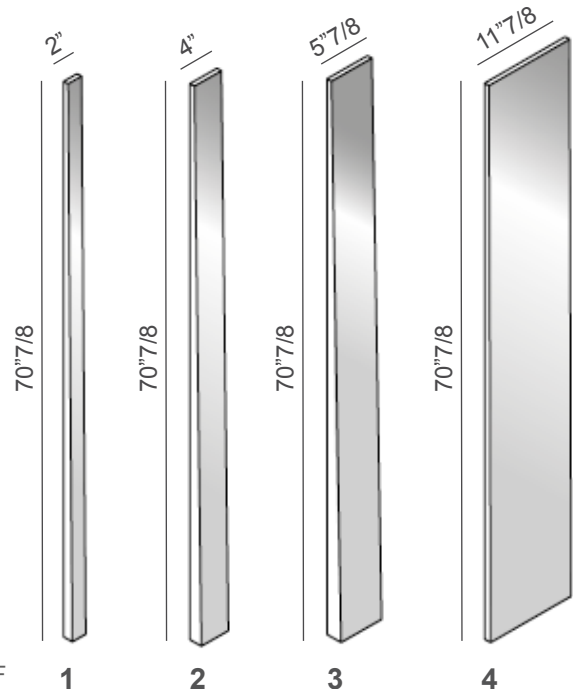

Fittipaldi

Design: Giovanni Tommaso Garattoni

Description

Modular wall mirror with matt black lacquered metal structure. Available in standard mirror, smoked and bronze mirror. Made in Italy.

Finishes & Materials

Structure: Matt black lacquered metal.

Mirror: Standard mirror, smoked or bronze mirror.

* For more specifications, please refer to the "Finishes & Materials" PDF

Fittipaldi

Dimensions

A: 35"3/8W x 35"3/8H x 2"3/8D

B: 35"3/8W x 70"7/8H x 2"3/8D

A

B

* For more specifications, please refer to the "Finishes & Materials" PDF