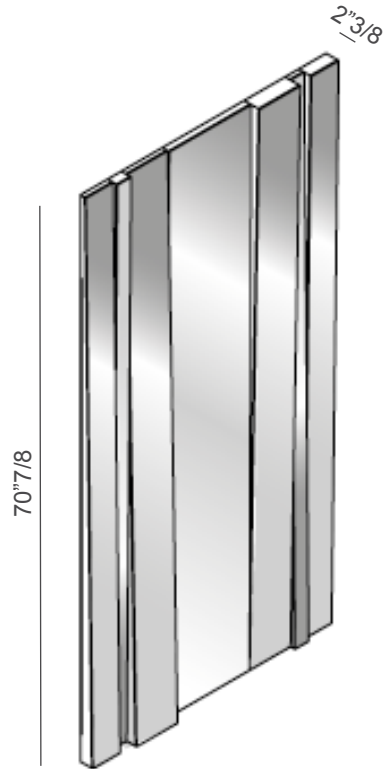

Fittipaldi

Design: Giovanni Tommaso Garattoni

Description

Modular wall mirror with matt black lacquered metal structure. Available in standard mirror, smoked and bronze mirror. Made in Italy.

Finishes & Materials

Structure: Matt black lacquered metal.

Mirror: Standard mirror, smoked or bronze mirror.

* For more specifications, please refer to the "Finishes & Materials" PDF

Fittipaldi

Dimensions

A: 35"3/8W x 35"3/8H x 2"3/8D

B: 35"3/8W x 70"7/8H x 2"3/8D

A

B

* For more specifications, please refer to the "Finishes & Materials" PDF