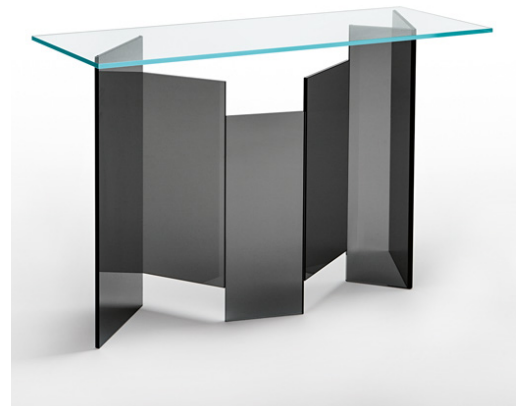

Metropolis

Design: Giuseppe Maurizio Scutellà

Description

Console with base in extra-clear or smoked glass, composed of a series of vertical slabs welded together, with different lengths, heights and angles. Rectangular top in glass, available in the same finishes as the base, or shaped top in glass + ceramic, available in various finishes. Made in Italy.

Finishes & Materials

Base: 1/2" thick extra clear or smoked glass.

Top: 1/2" thick extra clear or smoked glass, or glass + ceramic: Pietra di Savoia anthracite bocciardato, matt or polished Noir Desir, matt or polished Emperador, polished Calacatta Oro Venato, matt or polished Pietra Grey, polished or bocciardato Sahara Noir.

* For more specifications, please refer to the "Finishes & Materials" PDF

Metropolis

Dimensions

GLASS TOP

B: 47"1/4W x 17"3/4D x 29"1/2H

CERAMIC TOP

A: 41"3/8W x 17"3/4D x 29"1/2H

B: 47"1/4W x 17"3/4D x 29"1/2H

C: 63"1/4W x 17"3/4D x 29"1/2H

* For more specifications, please refer to the "Finishes & Materials" PDF