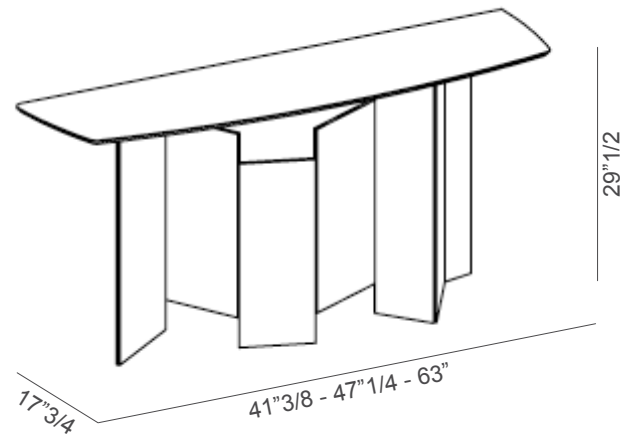

* For more specifications, please refer to the "Finishes & Materials" PDF

Metropolis

Dimensions

GLASS TOP

B: 47"1/4W x 17"3/4D x 29"1/2H

CERAMIC TOP

A: 41"3/8W x 17"3/4D x 29"1/2H

B: 47"1/4W x 17"3/4D x 29"1/2H

C: 63"1/4W x 17"3/4D x 29"1/2H

* For more specifications, please refer to the "Finishes & Materials" PDF