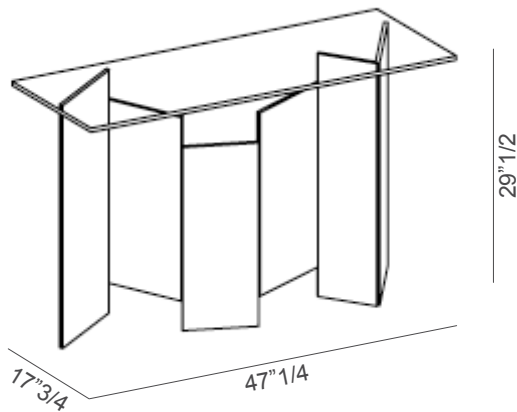

* For more specifications, please refer to the "Finishes & Materials" PDF

Metropolis

Dimensions

GLASS TOP

B: 47"1/4W x 17"3/4D x 29"1/2H

CERAMIC TOP

A: 41"3/8W x 17"3/4D x 29"1/2H

B: 47"1/4W x 17"3/4D x 29"1/2H

C: 63"1/4W x 17"3/4D x 29"1/2H

* For more specifications, please refer to the "Finishes & Materials" PDF