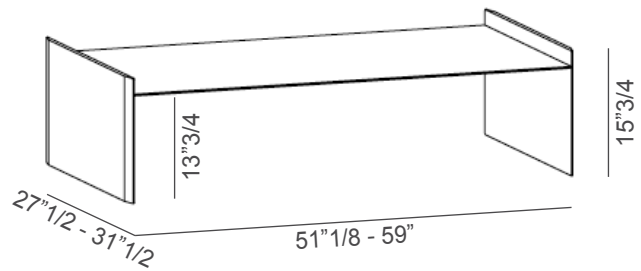

Quiller

Design: Uto Balmoral

Description

Coffee table in 5/8" thick extra clear glass, with 2" bevelings. Available in square and rectangular shape and in two heights. Made in Italy.

Finishes & Materials

Structure & top: 5/8" thick extra clear glass, with 2" bevelings.

* For more specifications, please refer to the "Finishes & Materials" PDF

Quiller

Dimensions

A: 35"3/8W x 35"3/8D x 12"5/8H

B: 39"3/8W x 39"3/8D x 12"5/8H

C: 47"1/4W x 47"1/4D x 12"5/8H

D: 51"1/8W x 27"1/2D x 15"3/4H

E: 59"W x 31"1/2D x 15"3/4H

A, B, C

D, E

* For more specifications, please refer to the "Finishes & Materials" PDF