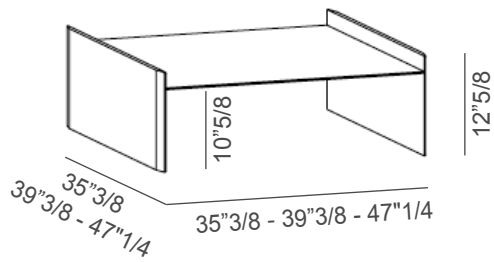

Quiller

Design: Uto Balmoral

Description

Coffee table in 5/8" thick extra clear glass, with 2" bevelings. Available in square and rectangular shape and in two heights. Made in Italy.

Finishes & Materials

Structure & top: 5/8" thick extra clear glass, with 2" bevelings.

* For more specifications, please refer to the "Finishes & Materials" PDF

Quiller

Dimensions

A: 35"3/8W x 35"3/8D x 12"5/8H

B: 39"3/8W x 39"3/8D x 12"5/8H

C: 47"1/4W x 47"1/4D x 12"5/8H

D: 51"1/8W x 27"1/2D x 15"3/4H

E: 59"W x 31"1/2D x 15"3/4H

A, B, C

D, E

* For more specifications, please refer to the "Finishes & Materials" PDF