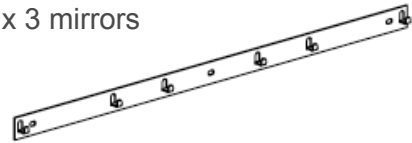

### Dimensions

15"3/4W x 15"3/4H

Convex

Concave

Bar to fix 2 mirrors

Bar to fix 3 mirrors

\* For more specifications, please refer to the "Finishes & Materials" PDF