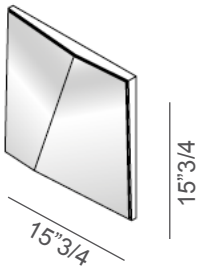

### *Finishes & Materials*

**Mirror:** Standard mirror, smoked or bronze mirror.

\* For more specifications, please refer to the "Finishes & Materials" PDF

### Dimensions

15"3/4W x 15"3/4H

Convex

Concave

Bar to fix 2 mirrors

Bar to fix 3 mirrors

\* For more specifications, please refer to the "Finishes & Materials" PDF