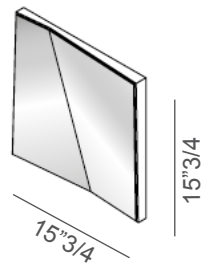

### Dimensions

15"3/4W x 15"3/4H

Convex

Concave

Bar to fix 2 mirrors

Bar to fix 3 mirrors

\* For more specifications, please refer to the "Finishes & Materials" PDF