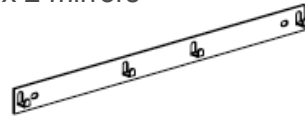

### Dimensions

15"3/4W x 15"3/4H

Convex

Concave

Bar to fix 2 mirrors

Bar to fix 3 mirrors

\* For more specifications, please refer to the "Finishes & Materials" PDF