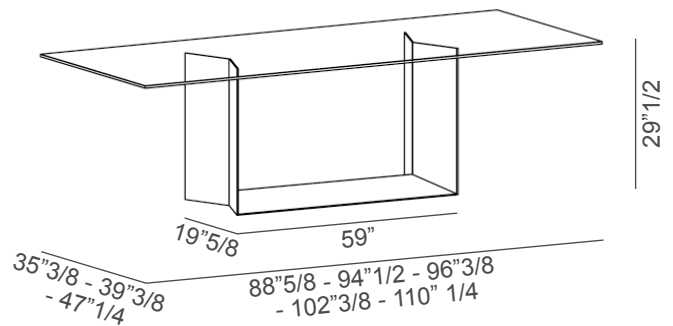

T5

Dimensions

- A: 78"3/4W x 39"3/8D x 29"1/2H
- B: 88"5/8W x 35"3/8D x 29"1/2H
- C: 94"1/2W x 39"3/8D x 29"1/2H
- D: 96"3/8W x 47"1/4D x 29"1/2H
- E: 102"3/8W x 39"3/8D x 29"1/2H
- F: 110"1/4W x 39"3/8D x 29"1/2H
- G: 118"1/8W x 39"3/8D x 29"1/2H

A

B, C, D, E, F

G

* For more specifications, please refer to the "Finishes & Materials" PDF