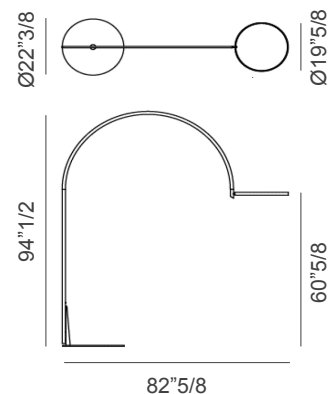

### *Description*

Floor lamp in embossed lacquered steel with a perfect geometric balance. The round, full base contrasts with the luminous circumference on the other end of the arched structure.

Looking at the base of this floor lamp, you can see a hole whose shape seems to reproduce the section of the lamp seen from above; to this is added a slender triangular solid that connects the large metal arch to the base, making the structure more dynamic and original.

### *Dimensions*

82"5/8W x 22"3/8D x 94"1/2H