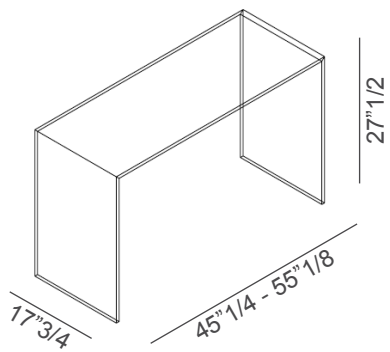

Gulliver

Design: M. U.

Description

Console in 5/8" thick extra clear glass with or without shelf.
Shelf version can be complemented with one or two drawers
available in wood or covered in leather. Made in Italy.

Gulliver

Dimensions

No shelf: 45"1/4W x 17"3/4D x 27"1/2H

No shelf wide: 55"1/8W x 17"3/4D x 27"1/2H

With shelf: 45"1/4W x 17"3/4D x 31"1/2H

No shelf

With shelf

* For more specifications, please refer to the "Finishes & Materials" PDF