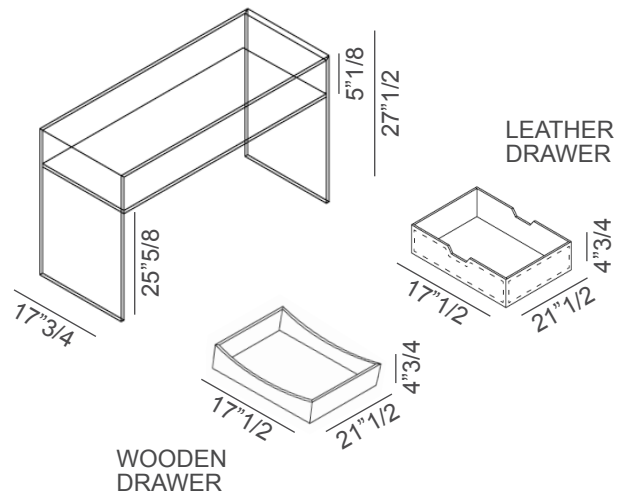

Gulliver

Design: M. U.

Description

Console in 5/8" thick extra clear glass with or without shelf.
Shelf version can be complemented with one or two drawers
available in wood or covered in leather. Made in Italy.

Finishes & Materials

Structure: 5/8" thick transparent or extra clear glass.

Drawers: Wengè, bleached oak, Canaletto walnut, lacquered
in RAL colors or covered in natural or black leather.

* For more specifications, please refer to the "Finishes & Materials" PDF

Gulliver

Dimensions

No shelf: 45"1/4W x 17"3/4D x 27"1/2H

No shelf wide: 55"1/8W x 17"3/4D x 27"1/2H

With shelf: 45"1/4W x 17"3/4D x 31"1/2H

No shelf

With shelf

* For more specifications, please refer to the "Finishes & Materials" PDF