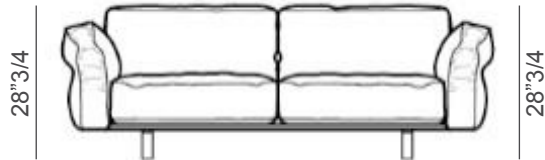

Close to me

Backrest cushions

TWO LOW BACKREST CUSHIONS

ONE LOW AND ONE HIGH
BACKREST CUSHION