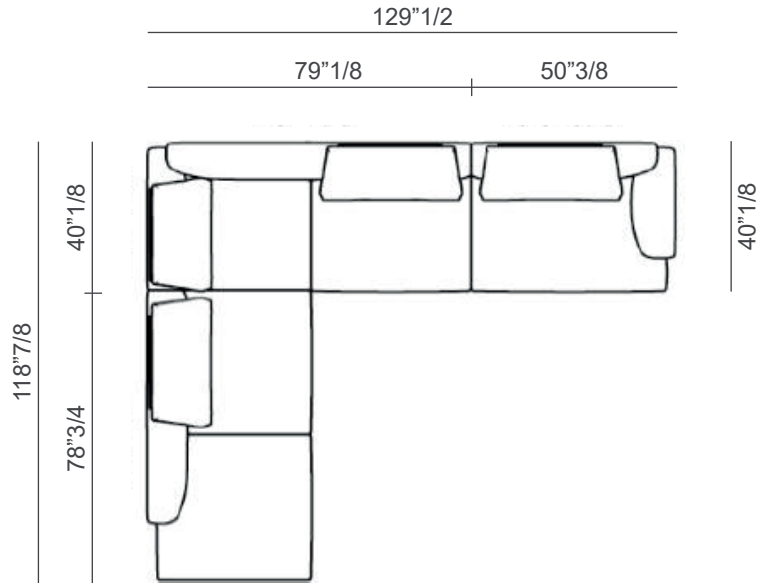

* For more specifications, please refer to the "Finishes & Materials" PDF

That's Life

Dimensions

Composition 1

132"1/4W x 68"1/2D x 31"1/2H

Seat height: 16"1/2

Armrest height: 24"3/8

Composition 2

155"7/8W x 68"1/2D x 31"1/2H

Seat height: 16"1/2

Armrest height: 24"3/8

Composition 3

155"7/8W x 68"1/2D x 31"1/2H

Seat height: 16"1/2

Armrest height: 24"3/8

*

That's Life

Composition 4

129"1/2W x 118"7/8D x 31"1/2H

Seat height: 16"1/2

Armrest height: 24"3/8

Composition 5

153"1/8W x 128"D x 31"1/2H

Seat height: 16"1/2

Armrest height: 24"3/8

* For more specifications, please refer to the "Finishes & Materials" PDF