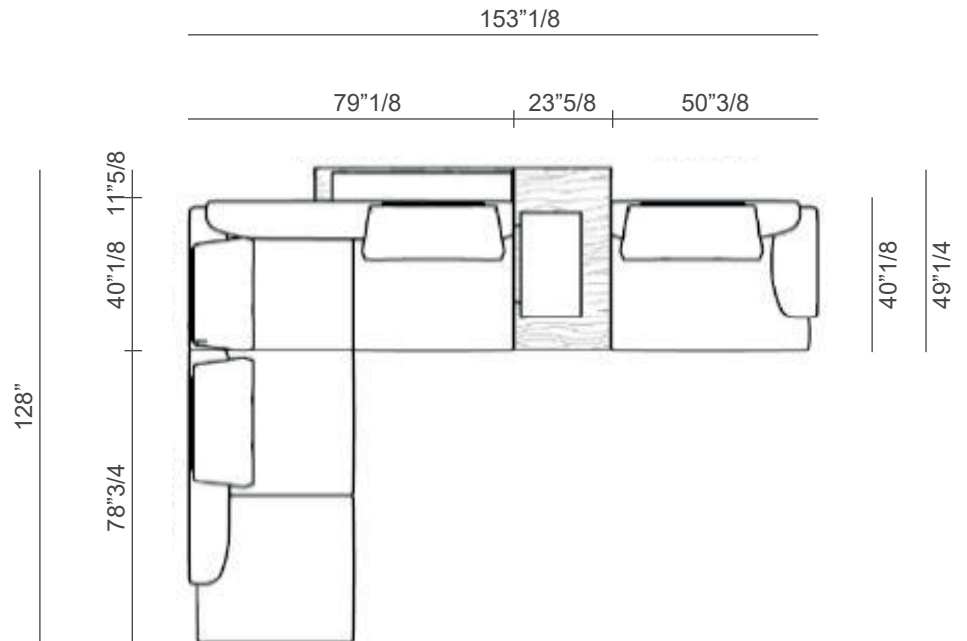

* For more specifications, please refer to the "Finishes & Materials" PDF

That's Life

Dimensions

Composition 1

132"1/4W x 68"1/2D x 31"1/2H

Seat height: 16"1/2

Armrest height: 24"3/8

Composition 2

155"7/8W x 68"1/2D x 31"1/2H

Seat height: 16"1/2

Armrest height: 24"3/8

Composition 3

155"7/8W x 68"1/2D x 31"1/2H

Seat height: 16"1/2

Armrest height: 24"3/8

*

That's Life

Composition 4

129"1/2W x 118"7/8D x 31"1/2H

Seat height: 16"1/2

Armrest height: 24"3/8

Composition 5

153"1/8W x 128"D x 31"1/2H

Seat height: 16"1/2

Armrest height: 24"3/8

* For more specifications, please refer to the "Finishes & Materials" PDF