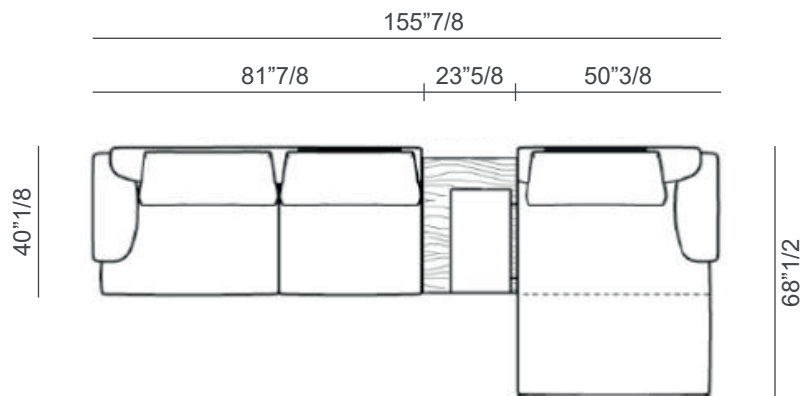

* For more specifications, please refer to the "Finishes & Materials" PDF

That's Life

Dimensions

Composition 1

132"1/4W x 68"1/2D x 31"1/2H

Seat height: 16"1/2

Armrest height: 24"3/8

Composition 2

155"7/8W x 68"1/2D x 31"1/2H

Seat height: 16"1/2

Armrest height: 24"3/8

Composition 3

155"7/8W x 68"1/2D x 31"1/2H

Seat height: 16"1/2

Armrest height: 24"3/8

*

That's Life

Composition 4

129"1/2W x 118"7/8D x 31"1/2H

Seat height: 16"1/2

Armrest height: 24"3/8

Composition 5

153"1/8W x 128"D x 31"1/2H

Seat height: 16"1/2

Armrest height: 24"3/8

* For more specifications, please refer to the "Finishes & Materials" PDF