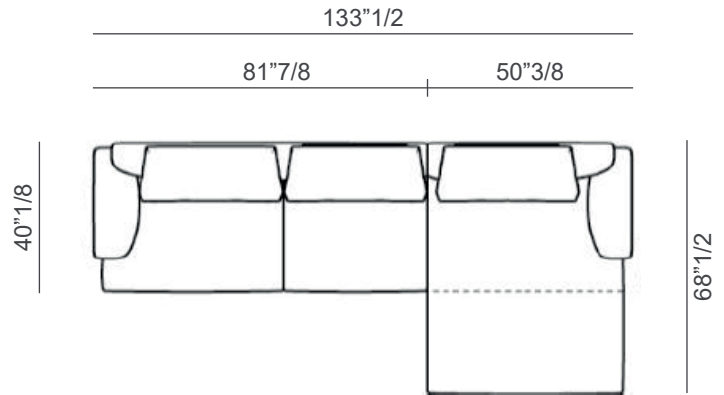

* For more specifications, please refer to the "Finishes & Materials" PDF

That's Life

Dimensions

Composition 1

132"1/4W x 68"1/2D x 31"1/2H

Seat height: 16"1/2

Armrest height: 24"3/8

Composition 2

155"7/8W x 68"1/2D x 31"1/2H

Seat height: 16"1/2

Armrest height: 24"3/8

Composition 3

155"7/8W x 68"1/2D x 31"1/2H

Seat height: 16"1/2

Armrest height: 24"3/8

*

That's Life

Composition 4

129"1/2W x 118"7/8D x 31"1/2H

Seat height: 16"1/2

Armrest height: 24"3/8

Composition 5

153"1/8W x 128"D x 31"1/2H

Seat height: 16"1/2

Armrest height: 24"3/8

* For more specifications, please refer to the "Finishes & Materials" PDF