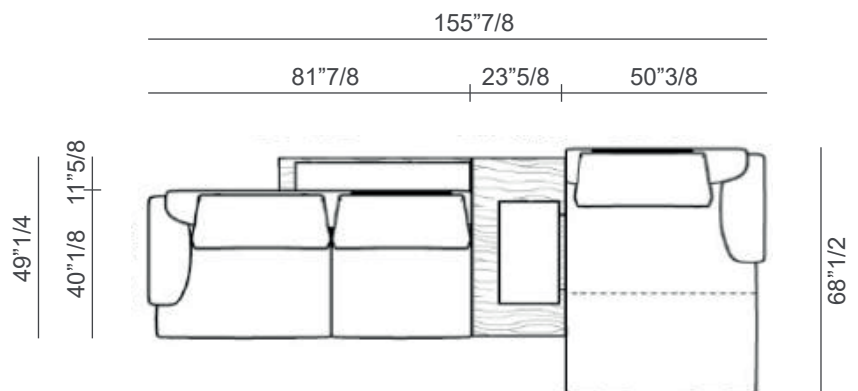

* For more specifications, please refer to the "Finishes & Materials" PDF

That's Life

Dimensions

Composition 1

132"1/4W x 68"1/2D x 31"1/2H

Seat height: 16"1/2

Armrest height: 24"3/8

Composition 2

155"7/8W x 68"1/2D x 31"1/2H

Seat height: 16"1/2

Armrest height: 24"3/8

Composition 3

155"7/8W x 68"1/2D x 31"1/2H

Seat height: 16"1/2

Armrest height: 24"3/8

*

That's Life

Composition 4

129"1/2W x 118"7/8D x 31"1/2H

Seat height: 16"1/2

Armrest height: 24"3/8

Composition 5

153"1/8W x 128"D x 31"1/2H

Seat height: 16"1/2

Armrest height: 24"3/8

* For more specifications, please refer to the "Finishes & Materials" PDF