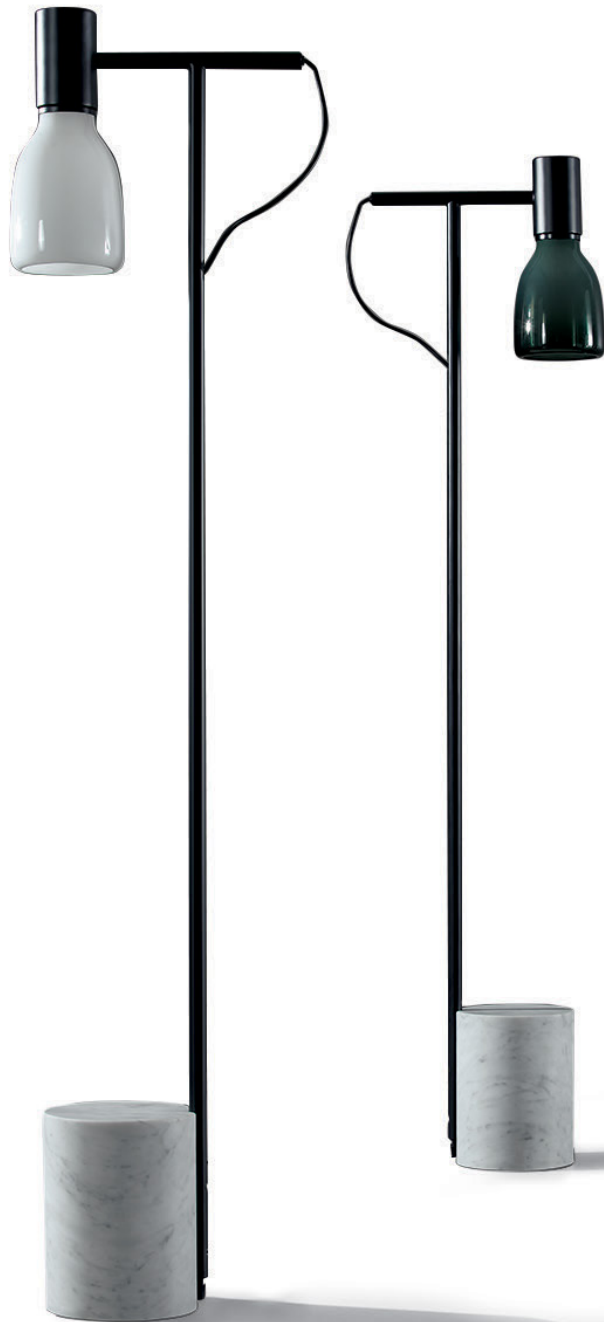

Acquerelli

Design: Marco Zito

Description

Floor lamp with a blown glass lampshade offered in a wide range of colors, a metal structure and a refined cylindrical marble base.

Like overlapping brush-strokes, the colors enhance the hand-crafted workmanship of the blown glass. Made in Italy.

Light source:

110-240 V • 1 x E26 • Max. 15 W

Dimmable

Dimensions

17"3/4W x 7"D x 60"5/8H