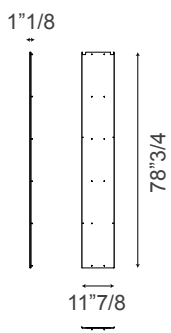

Composition 08

111"W x 11"7/8D x 78"3/4H

- . 1 x L61Ø Upright A - kit 2
- . 1 x L611 Upright B
- . 4 x L616 Shelf 31"1/2 - kit 3
- . 2 x L618 Shelf 47"1/4 - kit 3
- . 2 x L62Ø Tie rod 31"1/2
- . 1 x L619 Tie rod 47"1/4

Composition 9: 142"1/2W x 11"7/8D x 78"3/4H

Composition 10: 79"1/2W x 11"7/8D x 78"3/4H

Composition 09

142"1/2W x 11"7/8D x 78"3/4H

- . 1 x L61Ø Upright A - kit 2
- . 2 x L611 Upright B
- . 6 x L618 Shelf 47"1/4 - kit 3
- . 3 x L619 Tie rod 47"1/4
- . 3 x L627 Box 47"1/4

Composition 10

79"1/2W x 11"7/8D x 78"3/4H

- . 1 x L61Ø Upright A - kit 2
- . 1 x L611 Upright B
- . 2 x L618 Shelf 47"1/4 - kit 3
- . 2 x L616 Shelf 31"1/2 - kit 3
- . 1 x L619 Tie rod 47"1/4
- . 1 x L62Ø Tie rod 31"1/2
- . 1 x L627 Box 47"1/4

Kaos

Elements

Side upright (A)

Central upright (B)

Shelf 15³/₄

Shelf 31¹/₂

Shelf 47¹/₄

Tie rod - shelf 31¹/₂