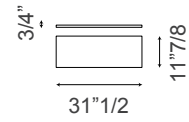

Composition 08

111"W x 11"7/8D x 78"3/4H

- . 1 x L61Ø Upright A - kit 2
- . 1 x L611 Upright B
- . 4 x L616 Shelf 31"1/2 - kit 3
- . 2 x L618 Shelf 47"1/4 - kit 3
- . 2 x L62Ø Tie rod 31"1/2
- . 1 x L619 Tie rod 47"1/4

Composition 9: 142"1/2W x 11"7/8D x 78"3/4H

Composition 10: 79"1/2W x 11"7/8D x 78"3/4H

Composition 09

142"1/2W x 11"7/8D x 78"3/4H

- . 1 x L61Ø Upright A - kit 2
- . 2 x L611 Upright B
- . 6 x L618 Shelf 47"1/4 - kit 3
- . 3 x L619 Tie rod 47"1/4
- . 3 x L627 Box 47"1/4

Composition 10

79"1/2W x 11"7/8D x 78"3/4H

- . 1 x L61Ø Upright A - kit 2
- . 1 x L611 Upright B
- . 2 x L618 Shelf 47"1/4 - kit 3
- . 2 x L616 Shelf 31"1/2 - kit 3
- . 1 x L619 Tie rod 47"1/4
- . 1 x L62Ø Tie rod 31"1/2
- . 1 x L627 Box 47"1/4

Kaos

Elements

Side upright (A)

Central upright (B)

Shelf 15³/₄

Shelf 31¹/₂

Shelf 47¹/₄

Tie rod - shelf 31¹/₂