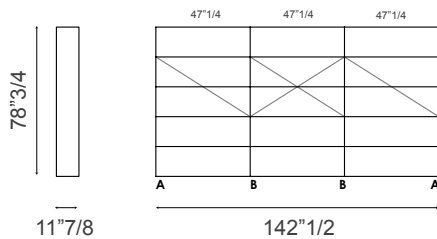

Notes:

- . Maximum capacity of shelves is 33 lb (15 kg per shelf).
- . The bookcase must be fixed to the wall.

Kaos

Compositions

Composition 01

48"W x 11"7/8D x 78"3/4H

- . 1 x L61Ø Upright A - kit 2
- . 2 x L611 Upright B
- . 6 x L614 Shelf 15"3/4 - kit 3

Composition 02

63"3/4W x 11"7/8D x 78"3/4H

- . 1 x L61Ø Upright A - kit 2
- . 1 x L611 Upright B
- . 4 x L616 Shelf 31"1/2 - kit 3
- . 2 x L62Ø Tie rod 31"1/2

Composition 03

95"1/4W x 11"7/8D x 78"3/4H

- . 1 x L61Ø Upright A - kit 2
- . 2 x L611 Upright B
- . 6 x L616 Shelf 31"1/2 - kit 3
- . 3 x L62Ø Tie rod 31"1/2

Composition 04

48"W x 11"7/8D x 78"3/4H

- . 1 x L61Ø Upright A - kit 2
- . 2 x L612 Upright C
- . 5 x L616 Kit 3 - shelves 31"1/2
- . 1 x L615 Kit 2 - shelves 31"1/2
- . 2 x L62Ø Tie rod 31"1/2

Composition 05

142"1/2W x 11"7/8D x 78"3/4H

- . 1 x L61Ø Upright A - kit 2
- . 2 x L611 Upright B
- . 6 x L618 Shelf 47"1/4 - kit 3
- . 3 x L619 Tie rod 47"1/4

Composition 06

79"1/2W x 11"7/8D x 78"3/4H

- . 1 x L61Ø Upright A - kit 2
- . 2 x L611 Upright B
- . 4 x L614 Shelf 15"3/4 - kit 3
- . 2 x L618 Shelf 47"1/4 - kit 3
- . 1 x L619 Tie rod 47"1/4