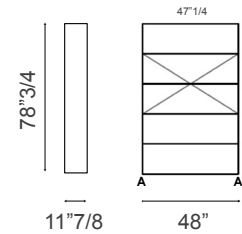

Notes:

- . Maximum capacity of shelves is 33 lb (15 kg per shelf).
- . The bookcase must be fixed to the wall.

Kaos

Compositions

Composition 01

48"W x 11"7/8D x 78"3/4H

- . 1 x L61Ø Upright A - kit 2
- . 2 x L611 Upright B
- . 6 x L614 Shelf 15"3/4 - kit 3

Composition 02

63"3/4W x 11"7/8D x 78"3/4H

- . 1 x L61Ø Upright A - kit 2
- . 1 x L611 Upright B
- . 4 x L616 Shelf 31"1/2 - kit 3
- . 2 x L62Ø Tie rod 31"1/2

Composition 03

95"1/4W x 11"7/8D x 78"3/4H

- . 1 x L61Ø Upright A - kit 2
- . 2 x L611 Upright B
- . 6 x L616 Shelf 31"1/2 - kit 3
- . 3 x L62Ø Tie rod 31"1/2

Composition 04

48"W x 11"7/8D x 78"3/4H

- . 1 x L61Ø Upright A - kit 2
- . 2 x L612 Upright C
- . 5 x L616 Kit 3 - shelves 31"1/2
- . 1 x L615 Kit 2 - shelves 31"1/2
- . 2 x L62Ø Tie rod 31"1/2

Composition 05

142"1/2W x 11"7/8D x 78"3/4H

- . 1 x L61Ø Upright A - kit 2
- . 2 x L611 Upright B
- . 6 x L618 Shelf 47"1/4 - kit 3
- . 3 x L619 Tie rod 47"1/4

Composition 06

79"1/2W x 11"7/8D x 78"3/4H

- . 1 x L61Ø Upright A - kit 2
- . 2 x L611 Upright B
- . 4 x L614 Shelf 15"3/4 - kit 3
- . 2 x L618 Shelf 47"1/4 - kit 3
- . 1 x L619 Tie rod 47"1/4