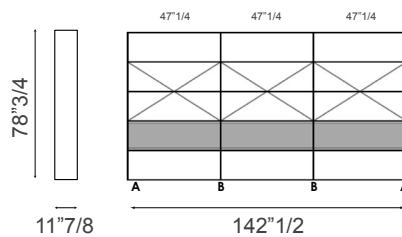

Kaos

Compositions (cont.)

Composition 07

79"1/2W x 11"7/8D x 78"3/4H

- . 1 x L61Ø Upright A - kit 2
- . 1 x L611 Upright B
- . 2 x L618 Shelf 47"1/4 - kit 3
- . 2 x L616 Shelf 31"1/2 - kit 3
- . 1 x L619 Tie rod 47"1/4
- . 1 x L62Ø Tie rod 31"1/2

Composition 08

111"W x 11"7/8D x 78"3/4H

- . 1 x L61Ø Upright A - kit 2
- . 1 x L611 Upright B
- . 4 x L616 Shelf 31"1/2 - kit 3
- . 2 x L618 Shelf 47"1/4 - kit 3
- . 2 x L62Ø Tie rod 31"1/2
- . 1 x L619 Tie rod 47"1/4

Composition 9: 142"1/2W x 11"7/8D x 78"3/4H

Composition 10: 79"1/2W x 11"7/8D x 78"3/4H

Composition 09

142"1/2W x 11"7/8D x 78"3/4H

- . 1 x L61Ø Upright A - kit 2
- . 2 x L611 Upright B
- . 6 x L618 Shelf 47"1/4 - kit 3
- . 3 x L619 Tie rod 47"1/4
- . 3 x L627 Box 47"1/4

Composition 10

79"1/2W x 11"7/8D x 78"3/4H

- . 1 x L61Ø Upright A - kit 2
- . 1 x L611 Upright B
- . 2 x L618 Shelf 47"1/4 - kit 3
- . 2 x L616 Shelf 31"1/2 - kit 3
- . 1 x L619 Tie rod 47"1/4
- . 1 x L62Ø Tie rod 31"1/2
- . 1 x L627 Box 47"1/4