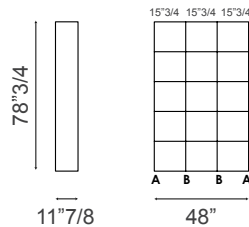

Notes:

- . Maximum capacity of shelves is 33 lb (15 kg per shelf).
- . The bookcase must be fixed to the wall.

Kaos

Compositions

Composition 01

48"W x 11"7/8D x 78"3/4H

- . 1 x L61Ø Upright A - kit 2
- . 2 x L611 Upright B
- . 6 x L614 Shelf 15"3/4 - kit 3

Composition 02

63"3/4W x 11"7/8D x 78"3/4H

- . 1 x L61Ø Upright A - kit 2
- . 1 x L611 Upright B
- . 4 x L616 Shelf 31"1/2 - kit 3
- . 2 x L62Ø Tie rod 31"1/2

Composition 03

95"1/4W x 11"7/8D x 78"3/4H

- . 1 x L61Ø Upright A - kit 2
- . 2 x L611 Upright B
- . 6 x L616 Shelf 31"1/2 - kit 3
- . 3 x L62Ø Tie rod 31"1/2

Composition 04

48"W x 11"7/8D x 78"3/4H

- . 1 x L61Ø Upright A - kit 2
- . 2 x L612 Upright C
- . 5 x L616 Kit 3 - shelves 31"1/2
- . 1 x L615 Kit 2 - shelves 31"1/2
- . 2 x L62Ø Tie rod 31"1/2

Composition 05

142"1/2W x 11"7/8D x 78"3/4H

- . 1 x L61Ø Upright A - kit 2
- . 2 x L611 Upright B
- . 6 x L618 Shelf 47"1/4 - kit 3
- . 3 x L619 Tie rod 47"1/4

Composition 06

79"1/2W x 11"7/8D x 78"3/4H

- . 1 x L61Ø Upright A - kit 2
- . 2 x L611 Upright B
- . 4 x L614 Shelf 15"3/4 - kit 3
- . 2 x L618 Shelf 47"1/4 - kit 3
- . 1 x L619 Tie rod 47"1/4