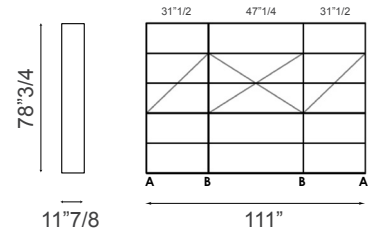

142"1/2W x 11"7/8D x 78"3/4H

- . 1 x L61Ø Upright A - kit 2
- . 2 x L611 Upright B
- . 6 x L618 Shelf 47"1/4 - kit 3
- . 3 x L619 Tie rod 47"1/4

Composition 06

79"1/2W x 11"7/8D x 78"3/4H

- . 1 x L61Ø Upright A - kit 2
- . 2 x L611 Upright B
- . 4 x L614 Shelf 15"3/4 - kit 3
- . 2 x L618 Shelf 47"1/4 - kit 3
- . 1 x L619 Tie rod 47"1/4

Kaos

Compositions (cont.)

Composition 07

79"1/2W x 11"7/8D x 78"3/4H

- . 1 x L61Ø Upright A - kit 2
- . 1 x L611 Upright B
- . 2 x L618 Shelf 47"1/4 - kit 3
- . 2 x L616 Shelf 31"1/2 - kit 3
- . 1 x L619 Tie rod 47"1/4
- . 1 x L62Ø Tie rod 31"1/2

Composition 08

111"W x 11"7/8D x 78"3/4H

- . 1 x L61Ø Upright A - kit 2
- . 1 x L611 Upright B
- . 4 x L616 Shelf 31"1/2 - kit 3
- . 2 x L618 Shelf 47"1/4 - kit 3
- . 2 x L62Ø Tie rod 31"1/2
- . 1 x L619 Tie rod 47"1/4

Composition 9: 142"1/2W x 11"7/8D x 78"3/4H

Composition 10: 79"1/2W x 11"7/8D x 78"3/4H

Composition 09

142"1/2W x 11"7/8D x 78"3/4H

- . 1 x L61Ø Upright A - kit 2
- . 2 x L611 Upright B
- . 6 x L618 Shelf 47"1/4 - kit 3
- . 3 x L619 Tie rod 47"1/4
- . 3 x L627 Box 47"1/4