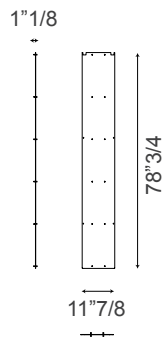

Composition 08

111"W x 11"7/8D x 78"3/4H

- . 1 x L61Ø Upright A - kit 2
- . 1 x L611 Upright B
- . 4 x L616 Shelf 31"1/2 - kit 3
- . 2 x L618 Shelf 47"1/4 - kit 3
- . 2 x L62Ø Tie rod 31"1/2
- . 1 x L619 Tie rod 47"1/4

Composition 9: 142"1/2W x 11"7/8D x 78"3/4H

Composition 10: 79"1/2W x 11"7/8D x 78"3/4H

Composition 09

142"1/2W x 11"7/8D x 78"3/4H

- . 1 x L61Ø Upright A - kit 2
- . 2 x L611 Upright B
- . 6 x L618 Shelf 47"1/4 - kit 3
- . 3 x L619 Tie rod 47"1/4
- . 3 x L627 Box 47"1/4

Composition 10

79"1/2W x 11"7/8D x 78"3/4H

- . 1 x L61Ø Upright A - kit 2
- . 1 x L611 Upright B
- . 2 x L618 Shelf 47"1/4 - kit 3
- . 2 x L616 Shelf 31"1/2 - kit 3
- . 1 x L619 Tie rod 47"1/4
- . 1 x L62Ø Tie rod 31"1/2
- . 1 x L627 Box 47"1/4

Kaos

Elements

Side upright (A)

Central upright (B)

Shelf 15³/₄

Shelf 31¹/₂

Shelf 47¹/₄

Tie rod - shelf 31¹/₂