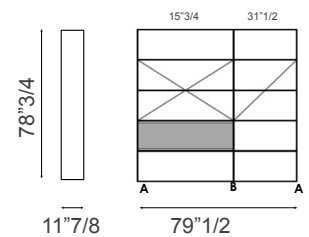

Kaos

Compositions (cont.)

Composition 07

79"1/2W x 11"7/8D x 78"3/4H

- . 1 x L61Ø Upright A - kit 2
- . 1 x L611 Upright B
- . 2 x L618 Shelf 47"1/4 - kit 3
- . 2 x L616 Shelf 31"1/2 - kit 3
- . 1 x L619 Tie rod 47"1/4
- . 1 x L62Ø Tie rod 31"1/2

Composition 08

111"W x 11"7/8D x 78"3/4H

- . 1 x L61Ø Upright A - kit 2
- . 1 x L611 Upright B
- . 4 x L616 Shelf 31"1/2 - kit 3
- . 2 x L618 Shelf 47"1/4 - kit 3
- . 2 x L62Ø Tie rod 31"1/2
- . 1 x L619 Tie rod 47"1/4

Composition 9: 142"1/2W x 11"7/8D x 78"3/4H

Composition 10: 79"1/2W x 11"7/8D x 78"3/4H

Composition 09

142"1/2W x 11"7/8D x 78"3/4H

- . 1 x L61Ø Upright A - kit 2
- . 2 x L611 Upright B
- . 6 x L618 Shelf 47"1/4 - kit 3
- . 3 x L619 Tie rod 47"1/4
- . 3 x L627 Box 47"1/4

Composition 10

79"1/2W x 11"7/8D x 78"3/4H

- . 1 x L61Ø Upright A - kit 2
- . 1 x L611 Upright B
- . 2 x L618 Shelf 47"1/4 - kit 3
- . 2 x L616 Shelf 31"1/2 - kit 3
- . 1 x L619 Tie rod 47"1/4
- . 1 x L62Ø Tie rod 31"1/2
- . 1 x L627 Box 47"1/4