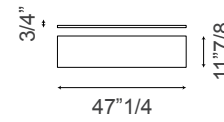

Composition 08

111"W x 11"7/8D x 78"3/4H

- . 1 x L61Ø Upright A - kit 2
- . 1 x L611 Upright B
- . 4 x L616 Shelf 31"1/2 - kit 3
- . 2 x L618 Shelf 47"1/4 - kit 3
- . 2 x L62Ø Tie rod 31"1/2
- . 1 x L619 Tie rod 47"1/4

Composition 9: 142"1/2W x 11"7/8D x 78"3/4H

Composition 10: 79"1/2W x 11"7/8D x 78"3/4H

Composition 09

142"1/2W x 11"7/8D x 78"3/4H

- . 1 x L61Ø Upright A - kit 2
- . 2 x L611 Upright B
- . 6 x L618 Shelf 47"1/4 - kit 3
- . 3 x L619 Tie rod 47"1/4
- . 3 x L627 Box 47"1/4

Composition 10

79"1/2W x 11"7/8D x 78"3/4H

- . 1 x L61Ø Upright A - kit 2
- . 1 x L611 Upright B
- . 2 x L618 Shelf 47"1/4 - kit 3
- . 2 x L616 Shelf 31"1/2 - kit 3
- . 1 x L619 Tie rod 47"1/4
- . 1 x L62Ø Tie rod 31"1/2
- . 1 x L627 Box 47"1/4

Kaos

Elements

Side upright (A)

Central upright (B)

Shelf 15³/₄

Shelf 31¹/₂

Shelf 47¹/₄

Tie rod - shelf 31¹/₂