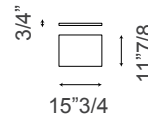

Composition 08

111"W x 11"7/8D x 78"3/4H

- . 1 x L61Ø Upright A - kit 2
- . 1 x L611 Upright B
- . 4 x L616 Shelf 31"1/2 - kit 3
- . 2 x L618 Shelf 47"1/4 - kit 3
- . 2 x L62Ø Tie rod 31"1/2
- . 1 x L619 Tie rod 47"1/4

Composition 9: 142"1/2W x 11"7/8D x 78"3/4H

Composition 10: 79"1/2W x 11"7/8D x 78"3/4H

Composition 09

142"1/2W x 11"7/8D x 78"3/4H

- . 1 x L61Ø Upright A - kit 2
- . 2 x L611 Upright B
- . 6 x L618 Shelf 47"1/4 - kit 3
- . 3 x L619 Tie rod 47"1/4
- . 3 x L627 Box 47"1/4

Composition 10

79"1/2W x 11"7/8D x 78"3/4H

- . 1 x L61Ø Upright A - kit 2
- . 1 x L611 Upright B
- . 2 x L618 Shelf 47"1/4 - kit 3
- . 2 x L616 Shelf 31"1/2 - kit 3
- . 1 x L619 Tie rod 47"1/4
- . 1 x L62Ø Tie rod 31"1/2
- . 1 x L627 Box 47"1/4

Kaos

Elements

Side upright (A)

Central upright (B)

Shelf 15³/₄

Shelf 31¹/₂

Shelf 47¹/₄

Tie rod - shelf 31¹/₂