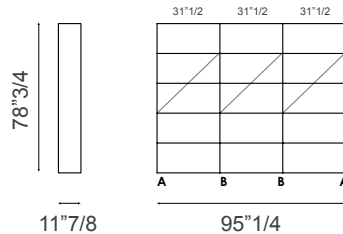

Notes:

- . Maximum capacity of shelves is 33 lb (15 kg per shelf).
- . The bookcase must be fixed to the wall.

Kaos

Compositions

Composition 01

48"W x 11"7/8D x 78"3/4H

- . 1 x L61Ø Upright A - kit 2
- . 2 x L611 Upright B
- . 6 x L614 Shelf 15"3/4 - kit 3

Composition 02

63"3/4W x 11"7/8D x 78"3/4H

- . 1 x L61Ø Upright A - kit 2
- . 1 x L611 Upright B
- . 4 x L616 Shelf 31"1/2 - kit 3
- . 2 x L62Ø Tie rod 31"1/2

Composition 03

95"1/4W x 11"7/8D x 78"3/4H

- . 1 x L61Ø Upright A - kit 2
- . 2 x L611 Upright B
- . 6 x L616 Shelf 31"1/2 - kit 3
- . 3 x L62Ø Tie rod 31"1/2

Composition 04

48"W x 11"7/8D x 78"3/4H

- . 1 x L61Ø Upright A - kit 2
- . 2 x L612 Upright C
- . 5 x L616 Kit 3 - shelves 31"1/2
- . 1 x L615 Kit 2 - shelves 31"1/2
- . 2 x L62Ø Tie rod 31"1/2

Composition 05

142"1/2W x 11"7/8D x 78"3/4H

- . 1 x L61Ø Upright A - kit 2
- . 2 x L611 Upright B
- . 6 x L618 Shelf 47"1/4 - kit 3
- . 3 x L619 Tie rod 47"1/4

Composition 06

79"1/2W x 11"7/8D x 78"3/4H

- . 1 x L61Ø Upright A - kit 2
- . 2 x L611 Upright B
- . 4 x L614 Shelf 15"3/4 - kit 3
- . 2 x L618 Shelf 47"1/4 - kit 3
- . 1 x L619 Tie rod 47"1/4