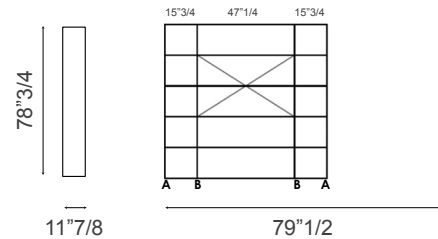

Composition 04

48"W x 11"7/8D x 78"3/4H

- . 1 x L61Ø Upright A - kit 2
- . 2 x L612 Upright C
- . 5 x L616 Kit 3 - shelves 31"1/2
- . 1 x L615 Kit 2 - shelves 31"1/2
- . 2 x L62Ø Tie rod 31"1/2

Composition 05

142"1/2W x 11"7/8D x 78"3/4H

- . 1 x L61Ø Upright A - kit 2
- . 2 x L611 Upright B
- . 6 x L618 Shelf 47"1/4 - kit 3
- . 3 x L619 Tie rod 47"1/4

Composition 06

79"1/2W x 11"7/8D x 78"3/4H

- . 1 x L61Ø Upright A - kit 2
- . 2 x L611 Upright B
- . 4 x L614 Shelf 15"3/4 - kit 3
- . 2 x L618 Shelf 47"1/4 - kit 3
- . 1 x L619 Tie rod 47"1/4

Kaos

Compositions (cont.)

Composition 07

79"1/2W x 11"7/8D x 78"3/4H

- . 1 x L61Ø Upright A - kit 2
- . 1 x L611 Upright B
- . 2 x L618 Shelf 47"1/4 - kit 3
- . 2 x L616 Shelf 31"1/2 - kit 3
- . 1 x L619 Tie rod 47"1/4
- . 1 x L62Ø Tie rod 31"1/2

Composition 08

111"W x 11"7/8D x 78"3/4H

- . 1 x L61Ø Upright A - kit 2
- . 1 x L611 Upright B
- . 4 x L616 Shelf 31"1/2 - kit 3
- . 2 x L618 Shelf 47"1/4 - kit 3
- . 2 x L62Ø Tie rod 31"1/2
- . 1 x L619 Tie rod 47"1/4