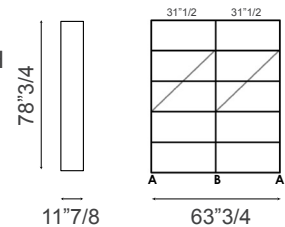

Notes:

- . Maximum capacity of shelves is 33 lb (15 kg per shelf).
- . The bookcase must be fixed to the wall.

Kaos

Compositions

Composition 01

48"W x 11"7/8D x 78"3/4H

- . 1 x L61Ø Upright A - kit 2
- . 2 x L611 Upright B
- . 6 x L614 Shelf 15"3/4 - kit 3

Composition 02

63"3/4W x 11"7/8D x 78"3/4H

- . 1 x L61Ø Upright A - kit 2
- . 1 x L611 Upright B
- . 4 x L616 Shelf 31"1/2 - kit 3
- . 2 x L62Ø Tie rod 31"1/2

Composition 03

95"1/4W x 11"7/8D x 78"3/4H

- . 1 x L61Ø Upright A - kit 2
- . 2 x L611 Upright B
- . 6 x L616 Shelf 31"1/2 - kit 3
- . 3 x L62Ø Tie rod 31"1/2

Composition 04

48"W x 11"7/8D x 78"3/4H

- . 1 x L61Ø Upright A - kit 2
- . 2 x L612 Upright C
- . 5 x L616 Kit 3 - shelves 31"1/2
- . 1 x L615 Kit 2 - shelves 31"1/2
- . 2 x L62Ø Tie rod 31"1/2

Composition 05

142"1/2W x 11"7/8D x 78"3/4H

- . 1 x L61Ø Upright A - kit 2
- . 2 x L611 Upright B
- . 6 x L618 Shelf 47"1/4 - kit 3
- . 3 x L619 Tie rod 47"1/4

Composition 06

79"1/2W x 11"7/8D x 78"3/4H

- . 1 x L61Ø Upright A - kit 2
- . 2 x L611 Upright B
- . 4 x L614 Shelf 15"3/4 - kit 3
- . 2 x L618 Shelf 47"1/4 - kit 3
- . 1 x L619 Tie rod 47"1/4