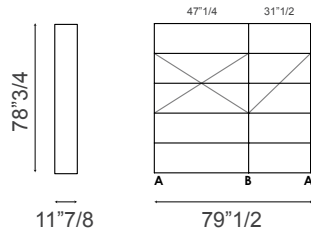

Composition 04

48"W x 11"7/8D x 78"3/4H

- . 1 x L61Ø Upright A - kit 2
- . 2 x L612 Upright C
- . 5 x L616 Kit 3 - shelves 31"1/2
- . 1 x L615 Kit 2 - shelves 31"1/2
- . 2 x L62Ø Tie rod 31"1/2

Composition 05

142"1/2W x 11"7/8D x 78"3/4H

- . 1 x L61Ø Upright A - kit 2
- . 2 x L611 Upright B
- . 6 x L618 Shelf 47"1/4 - kit 3
- . 3 x L619 Tie rod 47"1/4

Composition 06

79"1/2W x 11"7/8D x 78"3/4H

- . 1 x L61Ø Upright A - kit 2
- . 2 x L611 Upright B
- . 4 x L614 Shelf 15"3/4 - kit 3
- . 2 x L618 Shelf 47"1/4 - kit 3
- . 1 x L619 Tie rod 47"1/4

Kaos

Compositions (cont.)

Composition 07

79"1/2W x 11"7/8D x 78"3/4H

- . 1 x L61Ø Upright A - kit 2
- . 1 x L611 Upright B
- . 2 x L618 Shelf 47"1/4 - kit 3
- . 2 x L616 Shelf 31"1/2 - kit 3
- . 1 x L619 Tie rod 47"1/4
- . 1 x L62Ø Tie rod 31"1/2

Composition 08

111"W x 11"7/8D x 78"3/4H

- . 1 x L61Ø Upright A - kit 2
- . 1 x L611 Upright B
- . 4 x L616 Shelf 31"1/2 - kit 3
- . 2 x L618 Shelf 47"1/4 - kit 3
- . 2 x L62Ø Tie rod 31"1/2
- . 1 x L619 Tie rod 47"1/4