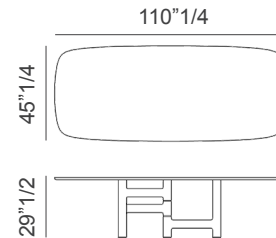

### Dimensions

#### Shaped top

- A) 78"3/4W x 42"1/2D x 29"1/2H
- B) 98"3/8W x 44"D x 29"1/2H
- C) 110"1/4W x 45"1/4D x 29"1/2H
- D) 118"1/8W x 47"1/4D x 29"1/2H
- E) 118"1/8W x 55"1/8D x 29"1/2H

#### Round top

- F) Ø55"1/8 x 29"1/2H
- G) Ø63" x 29"1/2H
- H) Ø70"7/8 x 29"1/2H

Shaped A

Shaped B

Shaped C

Shaped D

Shaped E

Round F