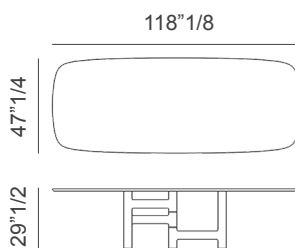

### Dimensions

#### Shaped top

- A) 78"3/4W x 42"1/2D x 29"1/2H
- B) 98"3/8W x 44"D x 29"1/2H
- C) 110"1/4W x 45"1/4D x 29"1/2H
- D) 118"1/8W x 47"1/4D x 29"1/2H
- E) 118"1/8W x 55"1/8D x 29"1/2H

#### Round top

- F) Ø55"1/8 x 29"1/2H
- G) Ø63" x 29"1/2H
- H) Ø70"7/8 x 29"1/2H

Shaped A

Shaped B

Shaped C

Shaped D

Shaped E

Round F