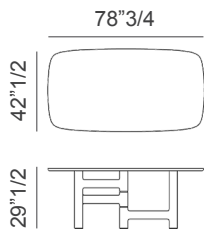

### Dimensions

#### Shaped top

- A) 78"3/4W x 42"1/2D x 29"1/2H
- B) 98"3/8W x 44"D x 29"1/2H
- C) 110"1/4W x 45"1/4D x 29"1/2H
- D) 118"1/8W x 47"1/4D x 29"1/2H
- E) 118"1/8W x 55"1/8D x 29"1/2H

#### Round top

- F) Ø55"1/8 x 29"1/2H
- G) Ø63" x 29"1/2H
- H) Ø70"7/8 x 29"1/2H

Shaped A

Shaped B

Shaped C

Shaped D

Shaped E

Round F