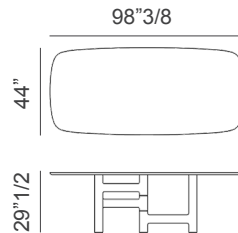

### Dimensions

#### Shaped top

- A) 78"3/4W x 42"1/2D x 29"1/2H
- B) 98"3/8W x 44"D x 29"1/2H
- C) 110"1/4W x 45"1/4D x 29"1/2H
- D) 118"1/8W x 47"1/4D x 29"1/2H
- E) 118"1/8W x 55"1/8D x 29"1/2H

#### Round top

- F) Ø55"1/8 x 29"1/2H
- G) Ø63" x 29"1/2H
- H) Ø70"7/8 x 29"1/2H

Shaped A

Shaped B

Shaped C

Shaped D

Shaped E

Round F