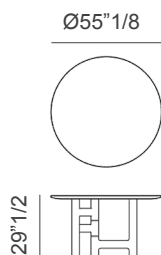

### Dimensions

#### Shaped top

- A) 78"3/4W x 42"1/2D x 29"1/2H
- B) 98"3/8W x 44"D x 29"1/2H
- C) 110"1/4W x 45"1/4D x 29"1/2H
- D) 118"1/8W x 47"1/4D x 29"1/2H
- E) 118"1/8W x 55"1/8D x 29"1/2H

#### Round top

- F) Ø55"1/8 x 29"1/2H
- G) Ø63" x 29"1/2H
- H) Ø70"7/8 x 29"1/2H

Shaped A

Shaped B

Shaped C

Shaped D

Shaped E

Round F