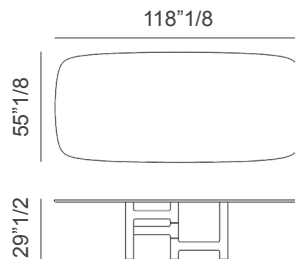

### Dimensions

#### Shaped top

- A) 78"3/4W x 42"1/2D x 29"1/2H
- B) 98"3/8W x 44"D x 29"1/2H
- C) 110"1/4W x 45"1/4D x 29"1/2H
- D) 118"1/8W x 47"1/4D x 29"1/2H
- E) 118"1/8W x 55"1/8D x 29"1/2H

#### Round top

- F) Ø55"1/8 x 29"1/2H
- G) Ø63" x 29"1/2H
- H) Ø70"7/8 x 29"1/2H

Shaped A

Shaped B

Shaped C

Shaped D

Shaped E

Round F