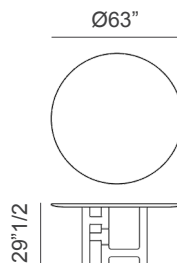

Pivot

Dimensions

Shaped top

- A) 78"3/4W x 42"1/2D x 29"1/2H
- B) 98"3/8W x 44"D x 29"1/2H
- C) 110"1/4W x 45"1/4D x 29"1/2H
- D) 118"1/8W x 47"1/4D x 29"1/2H
- E) 118"1/8W x 55"1/8D x 29"1/2H

Round top

- F) Ø55"1/8 x 29"1/2H
- G) Ø63" x 29"1/2H
- H) Ø70"7/8 x 29"1/2H

Round G