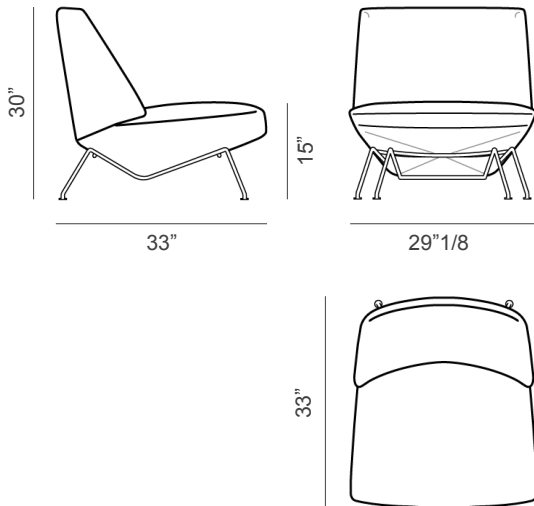

### *Description*

Lounge chair with metal structure and seat padded in cold-foamed polyurethane.

Two options for the base:

- . Base with four circular shaped feet.
- . Four-spoke base with swivel center section.

Both options are available in matt painted metal. The non-removable cover is offered in fabric or leather.

The combined seat-backrest sits on a metal structure with an aesthetically light design. The shape of this lounge chair featuring discreet cuts and harmonious geometries, recalls the nostalgic spirit of Italian mid-century modernism.

### *Dimensions*

With feet  
29"1/8W x 33"D x 30"H  
Seat height: 15"

With swivel base  
29"1/8W x 33"D x 30"H  
Seat height: 15"