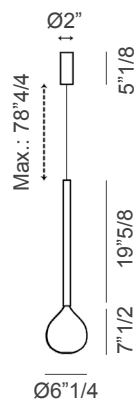

Sofi

Design: Studio Team design

Description

Suspension lamp with metal structure and 1, 5 or 7 pendants with glass globe lampshades.

The primary shape of the Sofi collection is the borosilicate glass globe with a warm amber finish, which is combined with a burnished brass cylinder which contains the light source and brings to mind the image of master glass-blowers who, in their Venetian workshops, use their long blowpipes to craft the incandescent molten glass with skill. Made in Italy.

Light source:

Single pendant: 110-240 V • 1 x LED spot
Max. 3W • Not dimmable

5 pendants: 110-240 V • 5 x LED spot
Max. 3W • Not dimmable

7 pendants: 110-240 V • 7 x LED spot
Max. 3W • Not dimmable

Dimensions

Single pendant:
Ø6"1/4 x 27"1/8H
+ Cable and Canopy

With 5 pendants:
48"W x 48"D x 27"1/8H
+ Cable and Canopy

With 7 pendants:
51"1/8W x 51"1/8D x 27"1/8H
+ Cable and Canopy

Single pendant

With 5 pendants