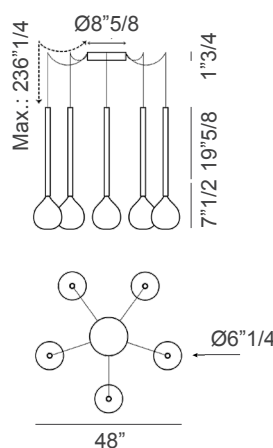

Sofi

Design: Studio Team design

Description

Suspension lamp with metal structure and 1, 5 or 7 pendants with glass globe lampshades.

The primary shape of the Sofi collection is the borosilicate glass globe with a warm amber finish, which is combined with a burnished brass cylinder which contains the light source and brings to mind the image of master glass-blowers who, in their Venetian workshops, use their long blowpipes to craft the incandescent molten glass with skill. Made in Italy.

Light source:

Single pendant: 110-240 V • 1 x LED spot
Max. 3W • Not dimmable

5 pendants: 110-240 V • 5 x LED spot
Max. 3W • Not dimmable

7 pendants: 110-240 V • 7 x LED spot
Max. 3W • Not dimmable

Dimensions

Single pendant:
Ø6"1/4 x 27"1/8H
+ Cable and Canopy

With 5 pendants:
48"W x 48"D x 27"1/8H
+ Cable and Canopy

With 7 pendants:
51"1/8W x 51"1/8D x 27"1/8H
+ Cable and Canopy

Single pendant

With 5 pendants