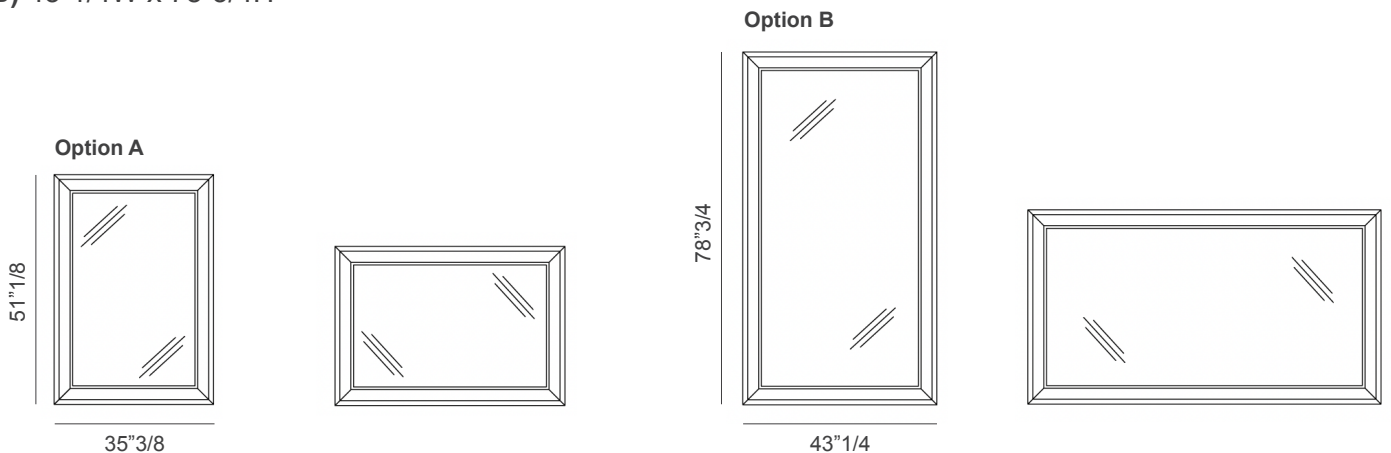

Adler

Description

Mirror with solid wood frame covered in leather. Metal insert available in different finishes. Natural bevelled mirror mm 4. Natural beveled mirror 1/8". Made in Italy.

Dimensions

- A) 35"3/8W x 51"1/8H
- B) 43"1/4W x 78"3/4H