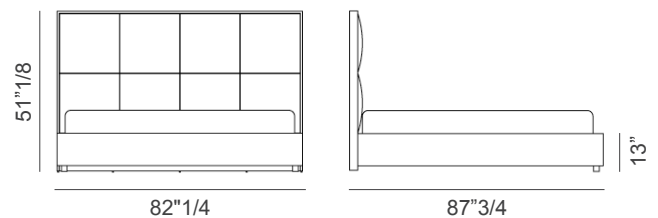

Duke

Dimensions

DUKE BED

Queen size: 65"3/4W x 87"3/4D x 65"H
(To fit American QUEEN size Mattress 60"x 80")
Base height: 13"

King size: 82"1/4W x 87"3/4D x 70"7/8H
(To fit American KING size Mattress 76"3/4 x 80")
Base height: 13"

DUKE LOW BED

Queen size: 65"3/4W x 87"3/4D x 48"3/8H
(To fit American QUEEN size Mattress 60"x 80")
Base height: 13"

King size: 82"1/4W x 87"3/4D x 51"1/8H
(To fit American KING size Mattress 76"3/4 x 80")
Base height: 13"

DUKE BED - Queen size

DUKE LOW BED - Queen size

DUKE BED - King size

DUKE LOW BED -King size

* For more specifications, please refer to the "Finishes & Materials" PDF