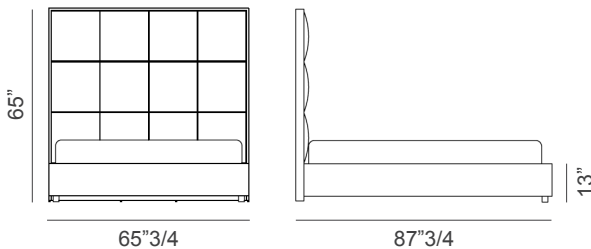

Duke

Dimensions

DUKE BED

Queen size: 65"3/4W x 87"3/4D x 65"H
(To fit American QUEEN size Mattress 60"x 80")
Base height: 13"

King size: 82"1/4W x 87"3/4D x 70"7/8H
(To fit American KING size Mattress 76"3/4 x 80")
Base height: 13"

DUKE LOW BED

Queen size: 65"3/4W x 87"3/4D x 48"3/8H
(To fit American QUEEN size Mattress 60"x 80")
Base height: 13"

King size: 82"1/4W x 87"3/4D x 51"1/8H
(To fit American KING size Mattress 76"3/4 x 80")
Base height: 13"

DUKE BED - Queen size