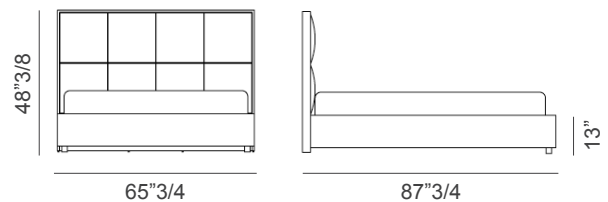

Duke

Dimensions

DUKE BED

Queen size: 65"3/4W x 87"3/4D x 65"H
(To fit American QUEEN size Mattress 60"x 80")
Base height: 13"

King size: 82"1/4W x 87"3/4D x 70"7/8H
(To fit American KING size Mattress 76"3/4 x 80")
Base height: 13"

DUKE LOW BED

Queen size: 65"3/4W x 87"3/4D x 48"3/8H
(To fit American QUEEN size Mattress 60"x 80")
Base height: 13"

King size: 82"1/4W x 87"3/4D x 51"1/8H
(To fit American KING size Mattress 76"3/4 x 80")
Base height: 13"

DUKE BED - Queen size

DUKE LOW BED - Queen size

DUKE BED - King size

DUKE LOW BED -King size

* For more specifications, please refer to the "Finishes & Materials" PDF