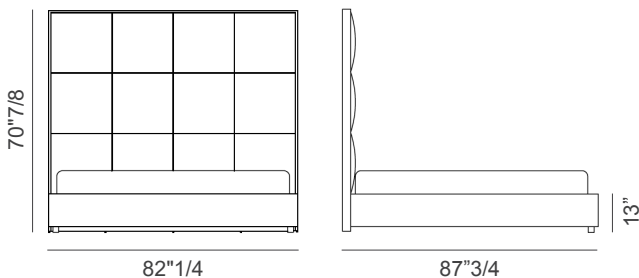

DUKE BED - King size