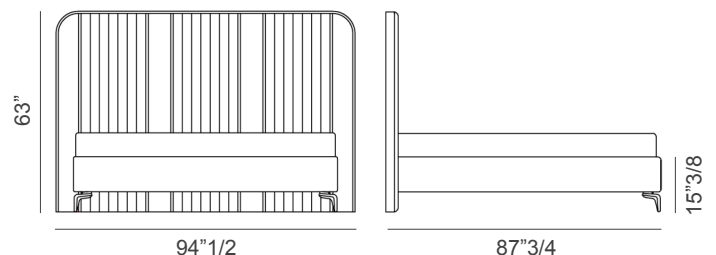

## Dimensions

**Queen size:** 78"3/4W x 87"3/4D x 63"H  
(To fit American QUEEN size Mattress 60"x 80")  
**Base height:** 15"

**King size:** 94"1/2W x 87"3/4D x 63"H  
(To fit American KING size Mattress 76"3/4 x 80")  
**Base height:** 15"3/8

Queen size

King size

\* For more specifications, please refer to the "Finishes & Materials" PDF