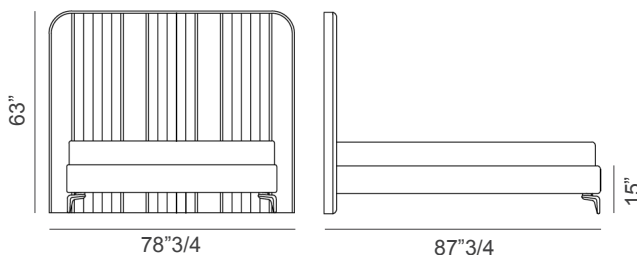

Dimensions

Queen size: 78"3/4W x 87"3/4D x 63"H
(To fit American QUEEN size Mattress 60"x 80")
Base height: 15"

King size: 94"1/2W x 87"3/4D x 63"H
(To fit American KING size Mattress 76"3/4 x 80")
Base height: 15"3/8

Queen size